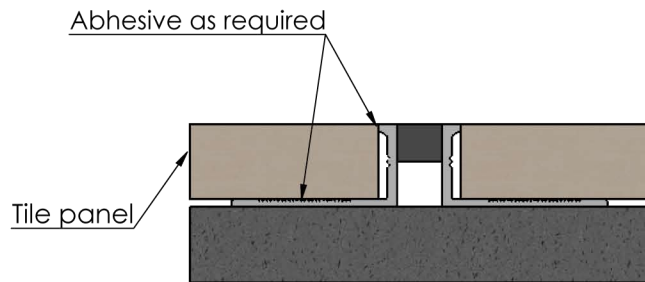

Typical installation detail

| | | | | |
|--|-------------------------------|---|--|---|
| TITLE Aluminium Polyurethane Movement Join | | | |  www.alusite.com |
| BASE CODE xxxxxx | PRODUCTION REF. PU-JOIN120 | DATASHEET REF. xxxxxxxxx | | |
| MATERIAL 6063 - T5 | WEIGHT TBD |  | | |
| Alusite Precision Co.,Ltd. - 92,92/1-4 Moo 1 T.Homsin, Bangpakong, Chachengsao 24180 Thailand Ph: +66 38 571612 to 3, +66 38 842748 to 9, E:contact@alusite.com | | | | SCALE <SCALE> |
| This drawing is the property of Alusite Precision Co.,Ltd. Pty Ltd. The information displayed here is confidential. It is not to be used, copied, or disclosed without our permission. | | | | SHEET 1/1 |
| | | | | REVISION 0 |