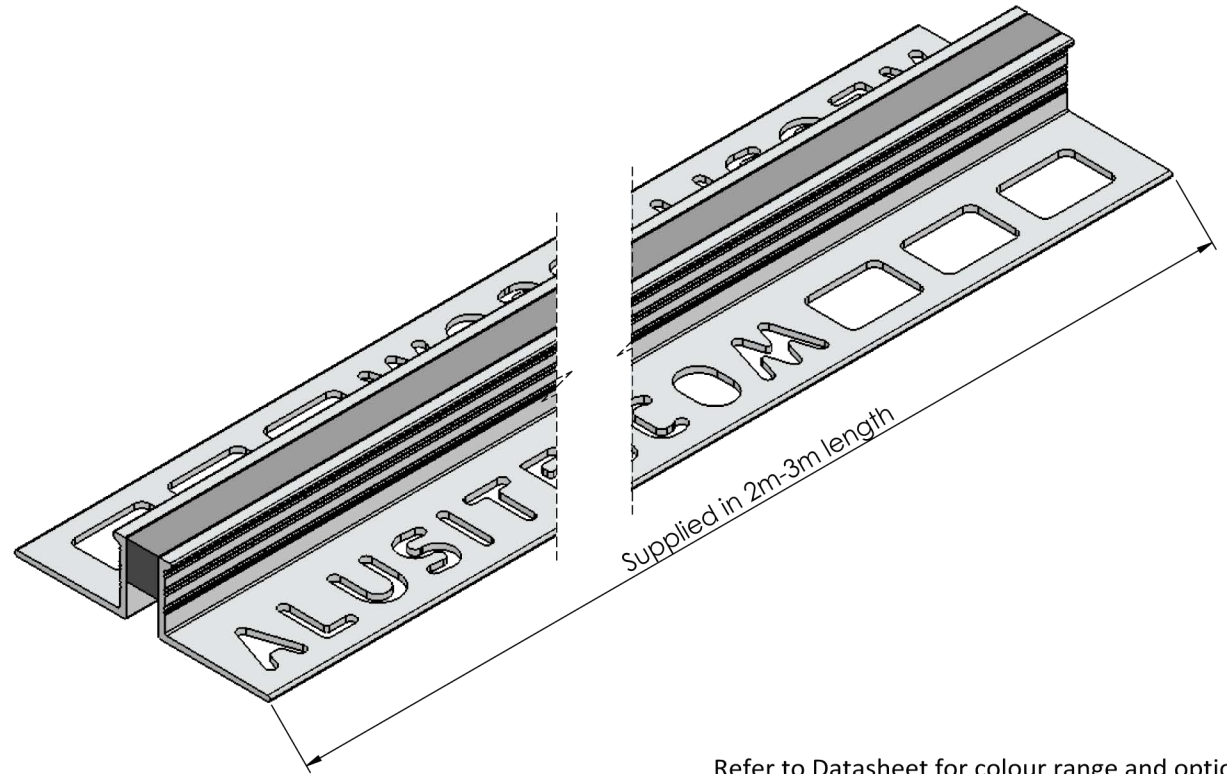

Refer to Datasheet for colour range and options.

Alusite reserves the right to amend product specifications without notice.
Product may vary from what is presented herein.

Document date:25/05/2019.