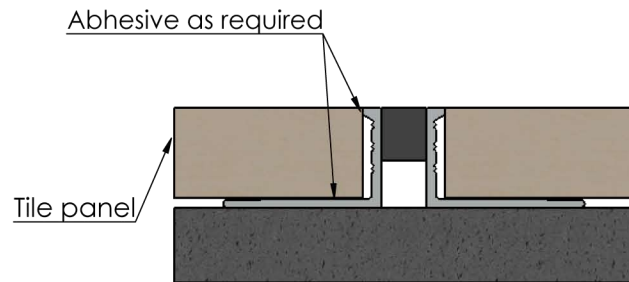

Section view

Supplied in 2m-3m length

Typical installation detail

Alusite reserves the right to amend product specifications without notice.
Product may vary from what is presented herein.

Document date:30/05/2019.

TITLE Aluminium Polyurethane Movement Join			 www.alusite.com
BASE CODE XXXXXX	PRODUCTION REF. PU-JOIN150	DATASHEET REF. Polyurethane Movement Join Data Sheet	
MATERIAL 6063 - T5	WEIGHT TBD	 .X ± 0.1 .XX ± 0.01 ◁ ± 0.25°	SCALE <SCALE>
Alusite Precision Co.,Ltd. - 92,92/1-4 Moo 1 T.Homsin, Bangpakong, Chachengsao 24180 Thailand Ph: +66 38 571612 to 3, +66 38 842748 to 9, E:contact@alusite.com			REVISION 0
This drawing is the property of Alusite Precision Co.,Ltd. Pty Ltd. The information displayed here is confidential. It is not to be used, copied, or disclosed without our permission.			SHEET 1/1