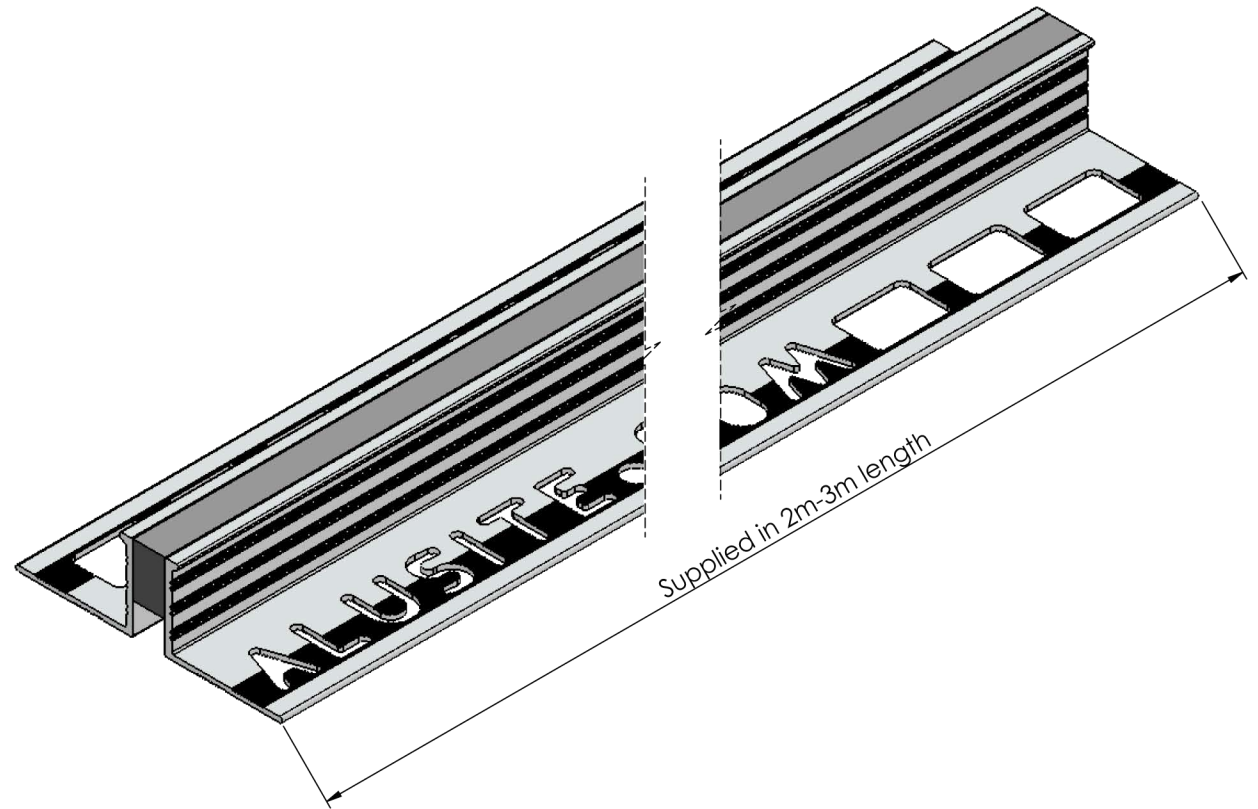

Section view

Supplied in 2m-3m length

Typical installation detail

Alusite reserves the right to amend product specifications without notice.
Product may vary from what is presented herein.

Document date:30/05/2019.

TITLE Aluminium Polyurethane Movement Join			 www.alusite.com
BASE CODE XXXXXX	PRODUCTION REF. PU-JOIN150	DATASHEET REF. Polyurethane Movement Join Data Sheet	
MATERIAL 6063 - T5	WEIGHT TBD	 .X ± 0.1 .XX ± 0.01 ◁ ± 0.25°	SCALE <SCALE>
Alusite Precision Co.,Ltd. - 92,92/1-4 Moo 1 T.Homsin, Bangpakong, Chachengsao 24180 Thailand Ph: +66 38 571612 to 3, +66 38 842748 to 9, E:contact@alusite.com			REVISION 0
This drawing is the property of Alusite Precision Co.,Ltd. Pty Ltd. The information displayed here is confidential. It is not to be used, copied, or disclosed without our permission.			SHEET 1/1