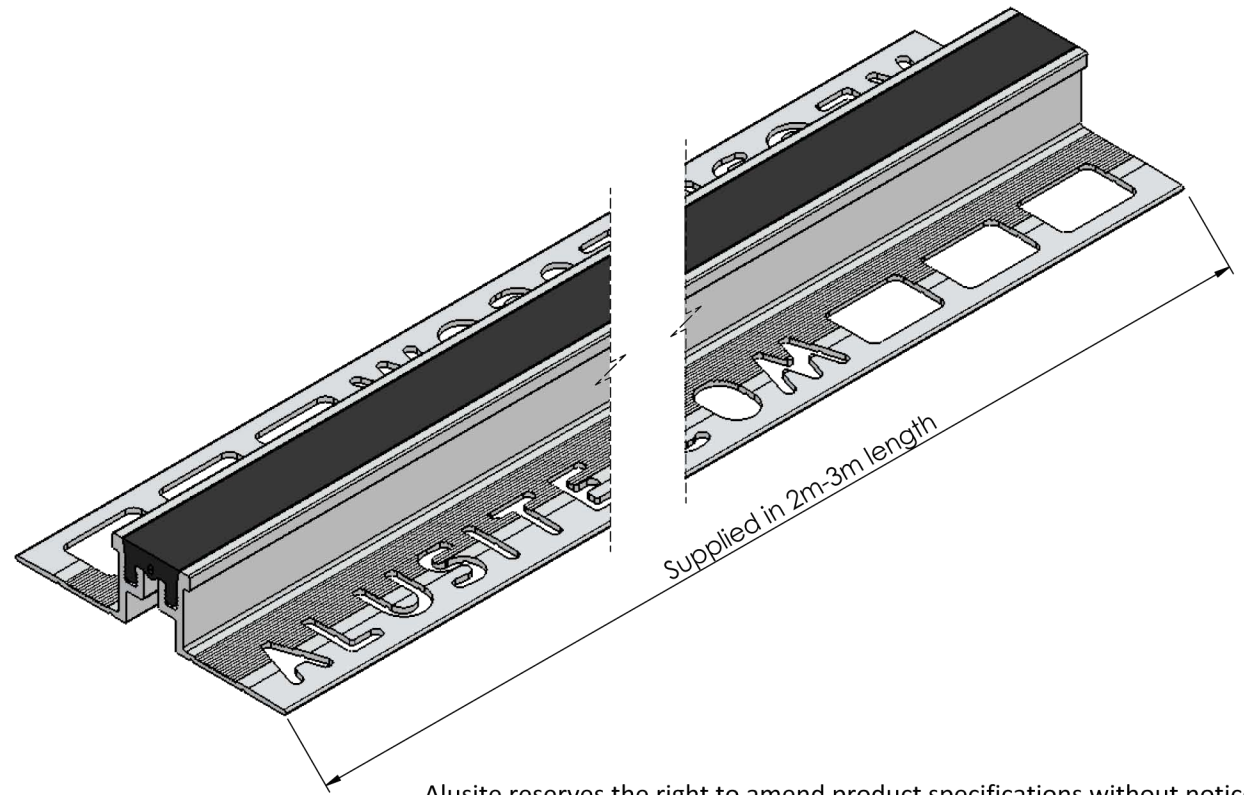

Section view

Typical installation detail

Alusite reserves the right to amend product specifications without notice.  
Product may vary from what is presented herein.

Document date:30/05/2019.

|   |                           |   |   |
|---|---------------------------|---|---|
| TITLE<br>Aluminium Santoprene Movement Join   |                           |   | <br><a href="http://www.alusite.com">www.alusite.com</a> |
| BASE CODE<br>XXXXXX   | PRODUCTION REF.<br>EJ-120 | DATASHEET REF.<br>Santoprene Movement Join<br>Data Sheet                              |   |
| MATERIAL<br>6063 - T5   | WEIGHT<br>TBD             |  | SCALE<br><SCALE><br>REVISION<br>0   |
| Alusite Precision Co.,Ltd. - 92,92/1-4 Moo 1 T.Homsin, Bangpakong,<br>Chachengsao 24180 Thailand<br>Ph: +66 38 571612 to 3, +66 38 842748 to 9, E:contact@alusite.com                     |                           |   |   |
| This drawing is the property of Alusite Precision Co.,Ltd. Pty Ltd. The information displayed<br>here is confidential. It is not to be used, copied, or disclosed without our permission. |                           |   | SHEET<br>1/1  |