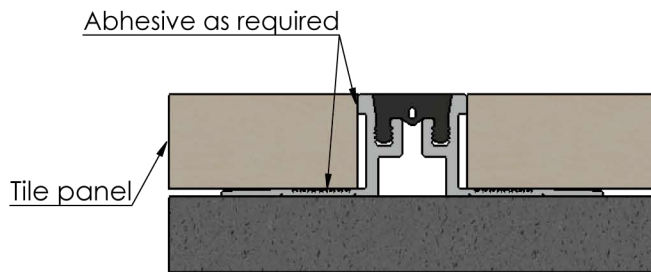

Section view

Typical installation detail

Alusite reserves the right to amend product specifications without notice.  
Product may vary from what is presented herein.

Document date:30/05/2019.

|   |                           |   |   |
|---|---------------------------|---|---|
| TITLE<br>Aluminium Santoprene Movement Join   |                           |   | <br><a href="http://www.alusite.com">www.alusite.com</a> |
| BASE CODE<br>XXXXXX   | PRODUCTION REF.<br>EJ-120 | DATASHEET REF.<br>Santoprene Movement Join<br>Data Sheet                              |   |
| MATERIAL<br>6063 - T5   | WEIGHT<br>TBD             |  | SCALE<br><SCALE><br>REVISION<br>0   |
| Alusite Precision Co.,Ltd. - 92,92/1-4 Moo 1 T.Homsin, Bangpakong,<br>Chachengsao 24180 Thailand<br>Ph: +66 38 571612 to 3, +66 38 842748 to 9, E:contact@alusite.com                     |                           |   |   |
| This drawing is the property of Alusite Precision Co.,Ltd. Pty Ltd. The information displayed<br>here is confidential. It is not to be used, copied, or disclosed without our permission. |                           |   | SHEET<br>1/1  |