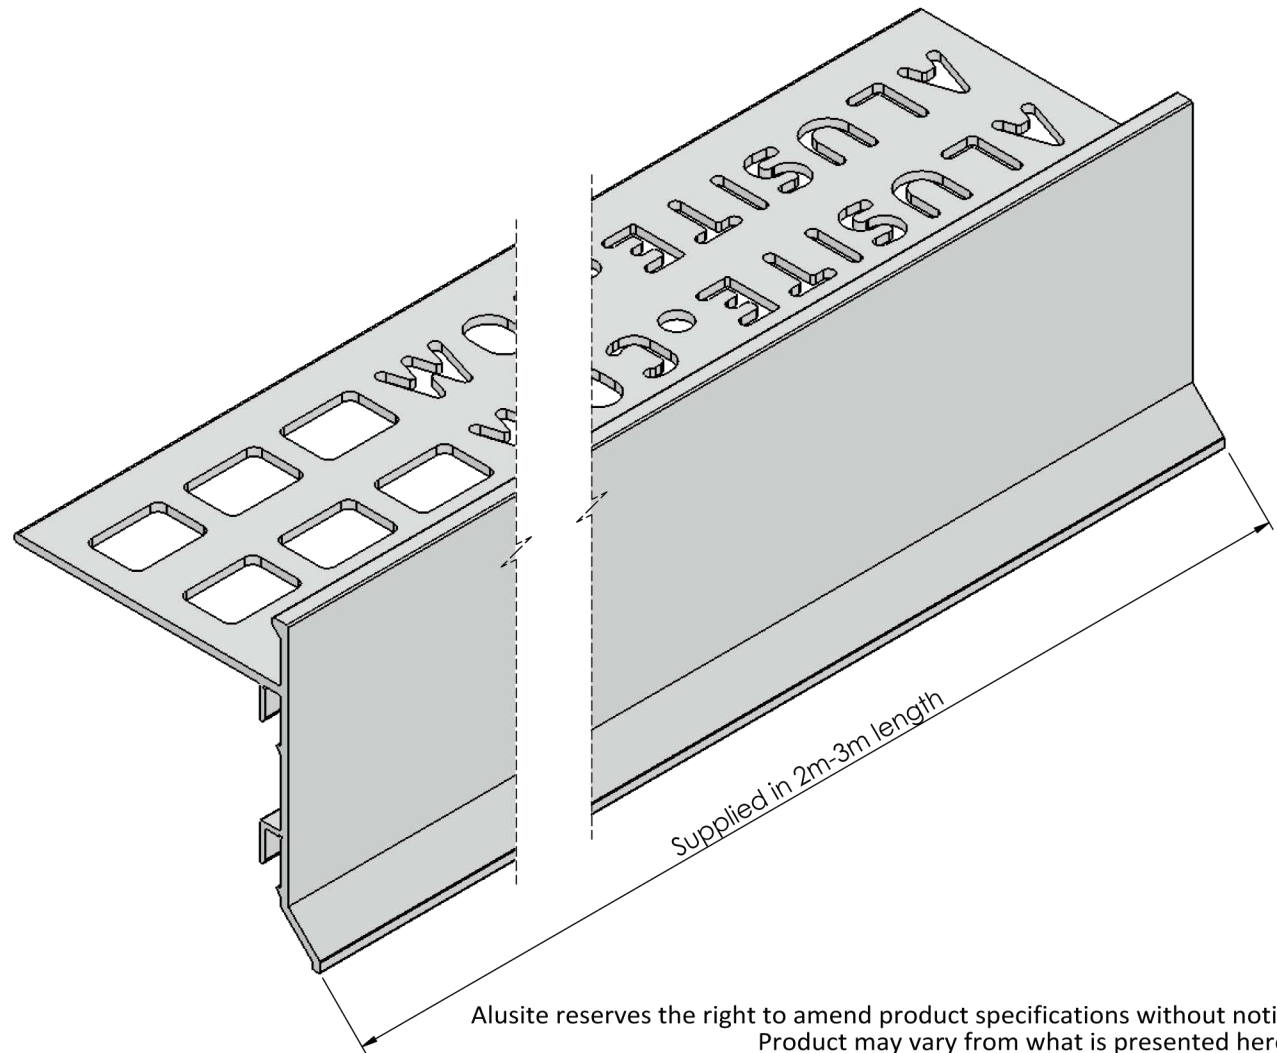

Section view

Typical installation detail

| | | | | |
|--|-----------------|---|------------|---|
| TITLE | | Aluminium Balcony Trim | |  www.alusite.com |
| BASE CODE | PRODUCTION REF. | DATASHEET REF. | | |
| XXXXXX | BLAA100 | Balcony Edge Trim Data Sheet | | |
| MATERIAL | WEIGHT |  | .X ± 0.1 | |
| 6063 - T5 | TBD | | .XX ± 0.01 | |
| | | | ± 0.25° | |
| Alusite Precision Co.,Ltd. - 92,92/1-4 Moo 1 T.Homsin, Bangpakong, Chachengsao 24180 Thailand Ph: +66 38 571612 to 3, +66 38 842748 to 9, E:contact@alusite.com | | | | SCALE |
| This drawing is the property of Alusite Precision Co.,Ltd. Pty Ltd. The information displayed here is confidential. It is not to be used, copied, or disclosed without our permission. | | | | <SCALE> |
| | | | | SHEET |
| | | | | REVISION |
| | | | | 0 |
| | | | | 1/1 |