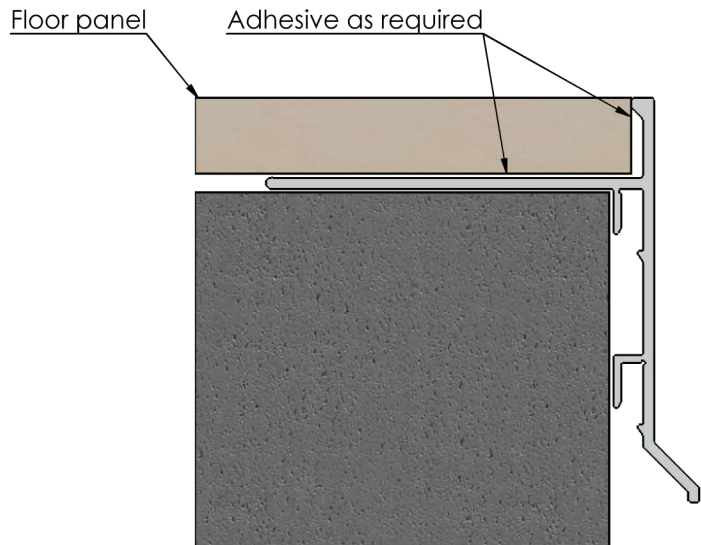

Section view

Typical installation detail

| | | | | |
|--|-----------------|---|------------|---|
| TITLE | | Aluminium Balcony Trim | |  www.alusite.com |
| BASE CODE | PRODUCTION REF. | DATASHEET REF. | | |
| XXXXXX | BLAA100 | Balcony Edge Trim Data Sheet | | |
| MATERIAL | WEIGHT |  | .X ± 0.1 | |
| 6063 - T5 | TBD | | .XX ± 0.01 | |
| | | | ± 0.25° | |
| Alusite Precision Co.,Ltd. - 92,92/1-4 Moo 1 T.Homsin, Bangpakong, Chachengsao 24180 Thailand Ph: +66 38 571612 to 3, +66 38 842748 to 9, E:contact@alusite.com | | | | SCALE |
| This drawing is the property of Alusite Precision Co.,Ltd. Pty Ltd. The information displayed here is confidential. It is not to be used, copied, or disclosed without our permission. | | | | <SCALE> |
| | | | | SHEET |
| | | | | REVISION |
| | | | | 0 |
| | | | | 1/1 |