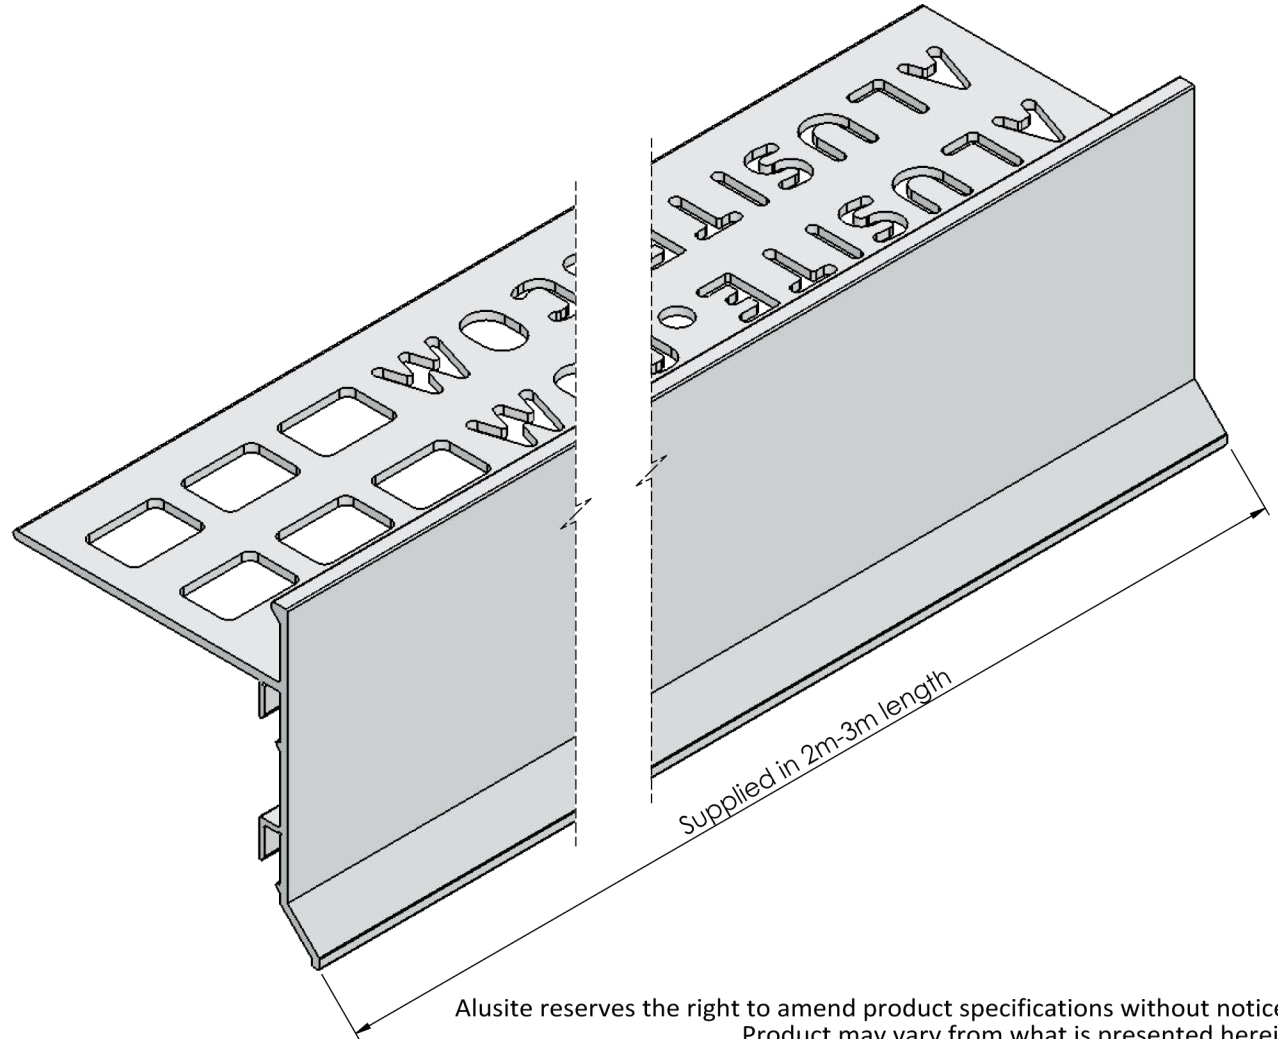

Section view

Typical installation detail

Alusite reserves the right to amend product specifications without notice.
Product may vary from what is presented herein.

Document date:03/06/2019.

TITLE			 www.alusite.com	
Aluminium Balcony Trim				
BASE CODE	PRODUCTION REF.	DATASHEET REF.		
XXXXXX	BLAA120	Balcony Edge Trim Data Sheet		
MATERIAL	WEIGHT			SCALE <SCALE> SHEET 1/1
6063 - T5	TBD			
Alusite Precision Co.,Ltd. - 92,92/1-4 Moo 1 T.Homsin, Bangpakong, Chachengsao 24180 Thailand Ph: +66 38 571612 to 3, +66 38 842748 to 9, E:contact@alusite.com			REVISION 0	
This drawing is the property of Alusite Precision Co.,Ltd. Pty Ltd. The information displayed here is confidential. It is not to be used, copied, or disclosed without our permission.				