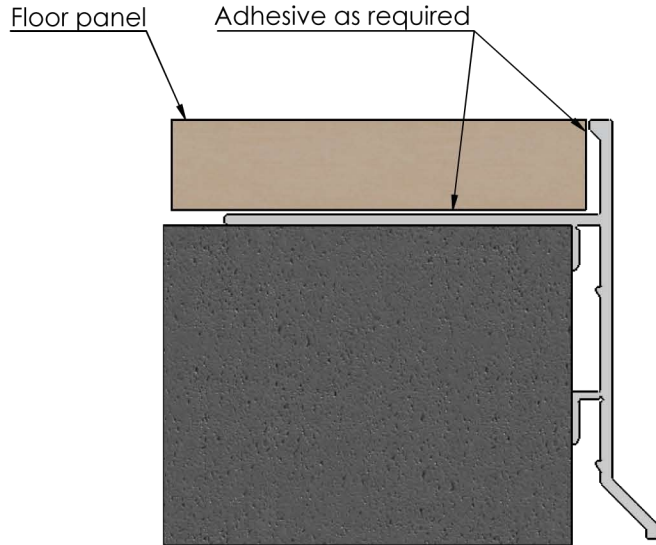

Section view

Typical installation detail

Alusite reserves the right to amend product specifications without notice.
Product may vary from what is presented herein.

Document date:03/06/2019.

TITLE			 www.alusite.com	
Aluminium Balcony Trim				
BASE CODE	PRODUCTION REF.	DATASHEET REF.		
XXXXXX	BLAA120	Balcony Edge Trim Data Sheet		
MATERIAL	WEIGHT			SCALE <SCALE> SHEET 1/1
6063 - T5	TBD			
Alusite Precision Co.,Ltd. - 92,92/1-4 Moo 1 T.Homsin, Bangpakong, Chachengsao 24180 Thailand Ph: +66 38 571612 to 3, +66 38 842748 to 9, E:contact@alusite.com			REVISION 0	
This drawing is the property of Alusite Precision Co.,Ltd. Pty Ltd. The information displayed here is confidential. It is not to be used, copied, or disclosed without our permission.				