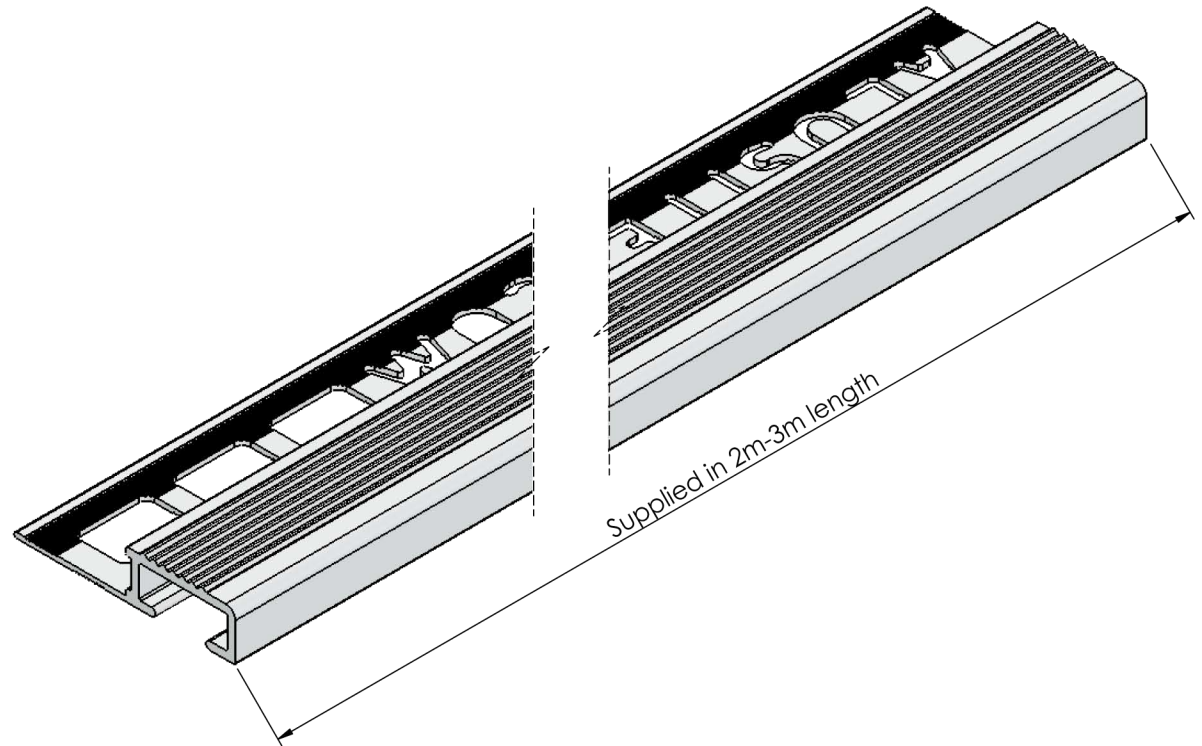

Section view

Supplied in 2m-3m length

Adhesive as required

Floor panel

Typical installation detail

Alusite reserves the right to amend product specifications without notice.
Product may vary from what is presented herein.

Document date:04/06/2019.

TITLE Aluminium Stair Nose for Ceramic Tiling			 www.alusite.com
BASE CODE XXXXXX	PRODUCTION REF. ASE080	DATASHEET REF. ASE Stair Nose for Ceramic Tiling Data Sheet	
MATERIAL 6063 - T5	WEIGHT TBD	 X ± 0.1 .XX ± 0.01 $\angle \pm 0.25^\circ$	SCALE <SCALE> SHEET 1/1
Alusite Precision Co.,Ltd. - 92,92/1-4 Moo 1 T.Homsin, Bangpakong, Chachengsao 24180 Thailand Ph: +66 38 571612 to 3, +66 38 842748 to 9, E:contact@alusite.com			
This drawing is the property of Alusite Precision Co.,Ltd. Pty Ltd. The information displayed here is confidential. It is not to be used, copied, or disclosed without our permission.			