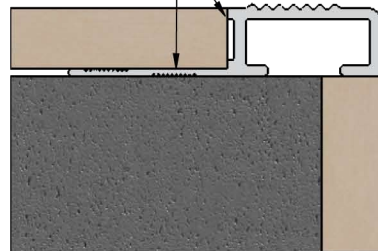

Section view

Supplied in 2m-3m length

Adhesive as required

Floor panel

Typical installation detail

Alusite reserves the right to amend product specifications without notice.
Product may vary from what is presented herein.

Document date:04/06/2019.

TITLE Aluminium Stair Nose for Ceramic Tiling			 www.alusite.com
BASE CODE XXXXXX	PRODUCTION REF. ASE080	DATASHEET REF. ASE Stair Nose for Ceramic Tiling Data Sheet	
MATERIAL 6063 - T5	WEIGHT TBD	 X ± 0.1 .XX ± 0.01 $\angle \pm 0.25^\circ$	SCALE <SCALE> SHEET 1/1
Alusite Precision Co.,Ltd. - 92,92/1-4 Moo 1 T.Homsin, Bangpakong, Chachengsao 24180 Thailand Ph: +66 38 571612 to 3, +66 38 842748 to 9, E:contact@alusite.com			
This drawing is the property of Alusite Precision Co.,Ltd. Pty Ltd. The information displayed here is confidential. It is not to be used, copied, or disclosed without our permission.			