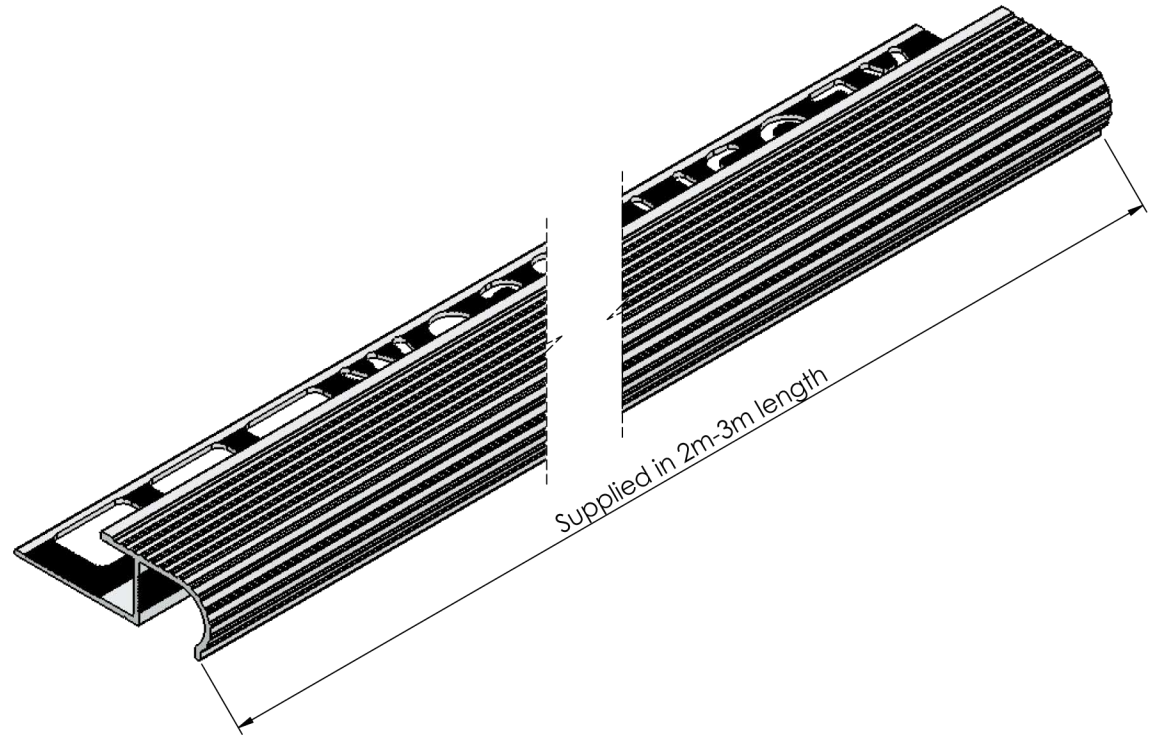

Section view

Adhesive as required

Floor panel

Typical installation detail

Supplied in 2m-3m length

Alusite reserves the right to amend product specifications without notice.
Product may vary from what is presented herein.

Document date:04/06/2019.

TITLE Aluminium Stair Nose for Ceramic Tiling			 www.alusite.com
BASE CODE XXXXXX	PRODUCTION REF. AL2110	DATASHEET REF. AL21 Stair Nose for Ceramic Tiling Data Sheet	
MATERIAL 6063 - T5	WEIGHT TBD		SCALE <SCALE> SHEET 1/1
Alusite Precision Co.,Ltd. - 92,92/1-4 Moo 1 T.Homsin, Bangpakong, Chachengsao 24180 Thailand Ph: +66 38 571612 to 3, +66 38 842748 to 9, E:contact@alusite.com			
This drawing is the property of Alusite Precision Co.,Ltd. Pty Ltd. The information displayed here is confidential. It is not to be used, copied, or disclosed without our permission.			