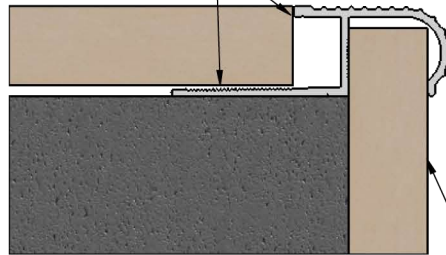

Section view

Adhesive as required

Floor panel

Typical installation detail

Supplied in 2m-3m length

Alusite reserves the right to amend product specifications without notice.
Product may vary from what is presented herein.