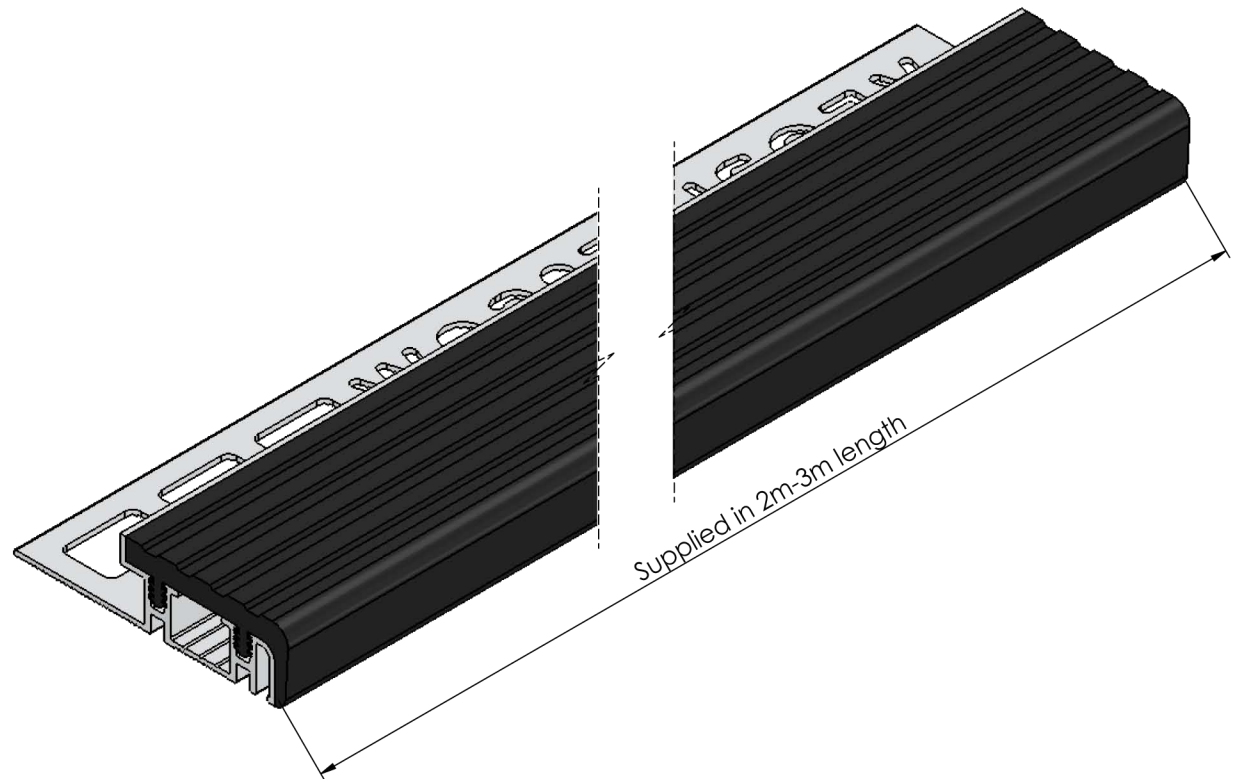

Section view

Adhesive as required

Floor panel

Typical installation detail

Alusite reserves the right to amend product specifications without notice.
Product may vary from what is presented herein.

Document date:04/06/2019.

TITLE Aluminium Stair Nose for Ceramic Tiling			 www.alusite.com
BASE CODE XXXXXX	PRODUCTION REF. SNA3012BA	DATASHEET REF. SNA Stair Nose for Ceramic Tiling Data Sheet	
MATERIAL 6063 - T5	WEIGHT TBD		SCALE <SCALE> REVISION 0
Alusite Precision Co.,Ltd. - 92,92/1-4 Moo 1 T.Homsin, Bangpakong, Chachengsao 24180 Thailand Ph: +66 38 571612 to 3, +66 38 842748 to 9, E:contact@alusite.com			
This drawing is the property of Alusite Precision Co.,Ltd. Pty Ltd. The information displayed here is confidential. It is not to be used, copied, or disclosed without our permission.			SHEET 1/1