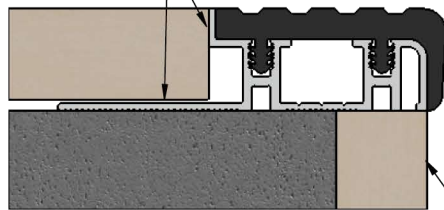

Section view

Adhesive as required

Floor panel

Typical installation detail

Alusite reserves the right to amend product specifications without notice.
Product may vary from what is presented herein.

Document date:04/06/2019.

TITLE Aluminium Stair Nose for Ceramic Tiling			 www.alusite.com
BASE CODE XXXXXX	PRODUCTION REF. SNA3012BA	DATASHEET REF. SNA Stair Nose for Ceramic Tiling Data Sheet	
MATERIAL 6063 - T5	WEIGHT TBD		SCALE <SCALE> REVISION 0
Alusite Precision Co.,Ltd. - 92,92/1-4 Moo 1 T.Homsin, Bangpakong, Chachengsao 24180 Thailand Ph: +66 38 571612 to 3, +66 38 842748 to 9, E:contact@alusite.com			
This drawing is the property of Alusite Precision Co.,Ltd. Pty Ltd. The information displayed here is confidential. It is not to be used, copied, or disclosed without our permission.			SHEET 1/1