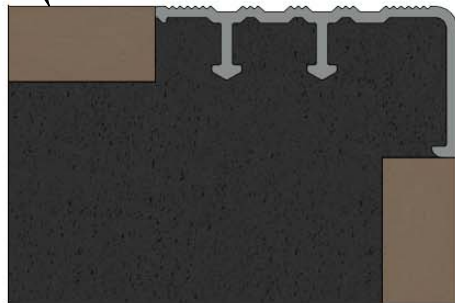

Section view

Floor panel

Typical installation detail

Alusite reserves the right to amend product specifications without notice.
Product may vary from what is presented herein.

Document date:03/06/2019.

TITLE			 www.alusite.com
Aluminium Stair Nose for Concrete or Tile			
BASE CODE	PRODUCTION REF.	DATASHEET REF.	
XXXXXX	SNAP4020	SNAP Stair Nose for Ceramic Tiling Data Sheet	
MATERIAL	WEIGHT		
6063 - T5	TBD		
Alusite Precision Co.,Ltd. - 92,92/1-4 Moo 1 T.Homsin, Bangpakong, Chachengsao 24180 Thailand Ph: +66 38 571612 to 3, +66 38 842748 to 9, E:contact@alusite.com			SCALE <SCALE>
This drawing is the property of Alusite Precision Co.,Ltd. Pty Ltd. The information displayed here is confidential. It is not to be used, copied, or disclosed without our permission.			SHEET 1/1
			REVISION 0