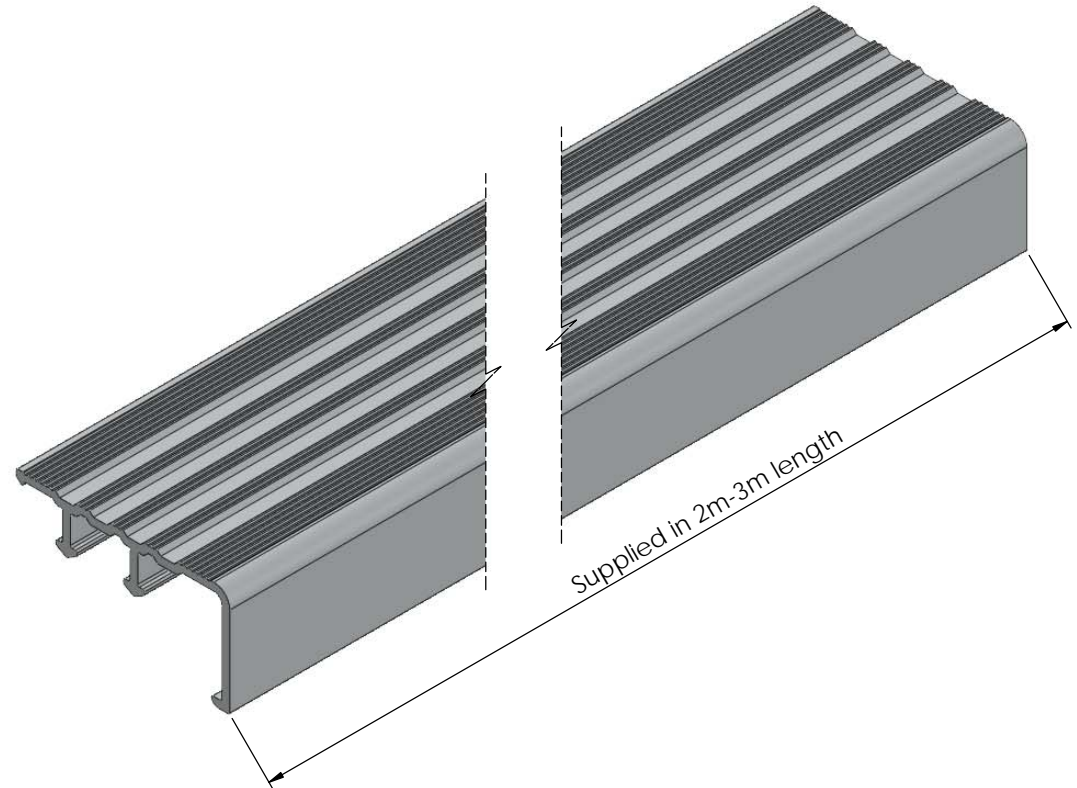

Section view

Floor panel

Typical installation detail

Alusite reserves the right to amend product specifications without notice.
Product may vary from what is presented herein.

Document date:03/06/2019.

TITLE			 www.alusite.com
Aluminium Stair Nose for Concrete or Tile			
BASE CODE	PRODUCTION REF.	DATASHEET REF.	
XXXXXX	SNAP4020	SNAP Stair Nose for Ceramic Tiling Data Sheet	
MATERIAL	WEIGHT		
6063 - T5	TBD		
Alusite Precision Co.,Ltd. - 92,92/1-4 Moo 1 T.Homsin, Bangpakong, Chachengsao 24180 Thailand Ph: +66 38 571612 to 3, +66 38 842748 to 9, E:contact@alusite.com			SCALE <SCALE>
This drawing is the property of Alusite Precision Co.,Ltd. Pty Ltd. The information displayed here is confidential. It is not to be used, copied, or disclosed without our permission.			SHEET 1/1
			REVISION 0