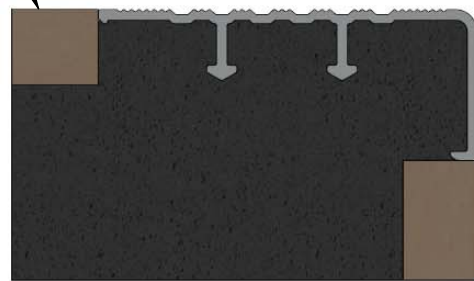

Section view

Floor panel

Typical installation detail

Refer to Datasheet for colour range and options.

Alusite reserves the right to amend product specifications without notice.
Product may vary from what is presented herein.

Document date:03/06/2019.

TITLE Aluminium Stair Nose for Concrete or Tile			 www.alusite.com
BASE CODE XXXXXX	PRODUCTION REF. SNAP5020	DATASHEET REF. SNAP Stair Nose for Ceramic Tiling Data Sheet	
MATERIAL 6063 - T5	WEIGHT TBD	 .X ± 0.1 .XX ± 0.01 < ± 0.25°	SCALE <SCALE> SHEET 1/1
Alusite Precision Co.,Ltd. - 92,92/1-4 Moo 1 T.Homsin, Bangpakong, Chachengsao 24180 Thailand Ph: +66 38 571612 to 3, +66 38 842748 to 9, E:contact@alusite.com			
This drawing is the property of Alusite Precision Co.,Ltd. Pty Ltd. The information displayed here is confidential. It is not to be used, copied, or disclosed without our permission.			