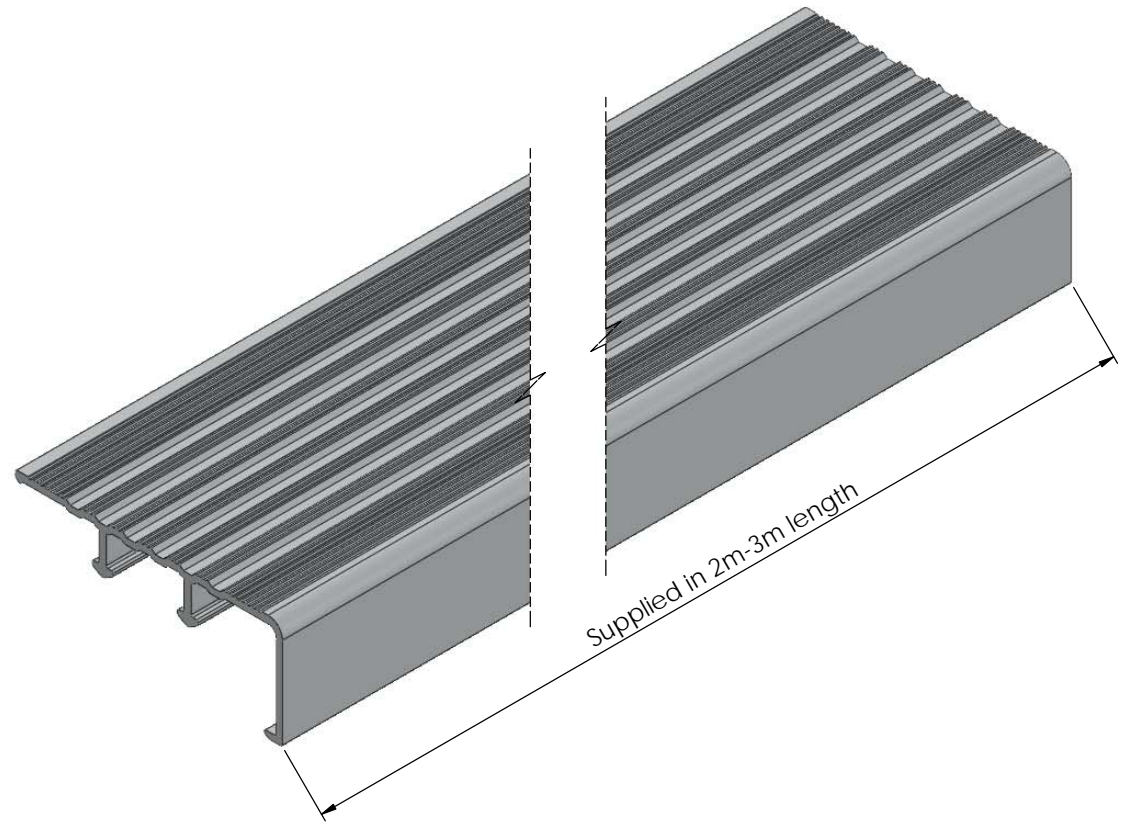

Section view

Floor panel

Typical installation detail

Refer to Datasheet for colour range and options.

Alusite reserves the right to amend product specifications without notice.
Product may vary from what is presented herein.

Document date:03/06/2019.

TITLE Aluminium Stair Nose for Concrete or Tile			 www.alusite.com
BASE CODE XXXXXX	PRODUCTION REF. SNAP5020	DATASHEET REF. SNAP Stair Nose for Ceramic Tiling Data Sheet	
MATERIAL 6063 - T5	WEIGHT TBD	 .X ± 0.1 .XX ± 0.01 < ± 0.25°	SCALE <SCALE> SHEET 1/1
Alusite Precision Co.,Ltd. - 92,92/1-4 Moo 1 T.Homsin, Bangpakong, Chachengsao 24180 Thailand Ph: +66 38 571612 to 3, +66 38 842748 to 9, E:contact@alusite.com			
This drawing is the property of Alusite Precision Co.,Ltd. Pty Ltd. The information displayed here is confidential. It is not to be used, copied, or disclosed without our permission.			