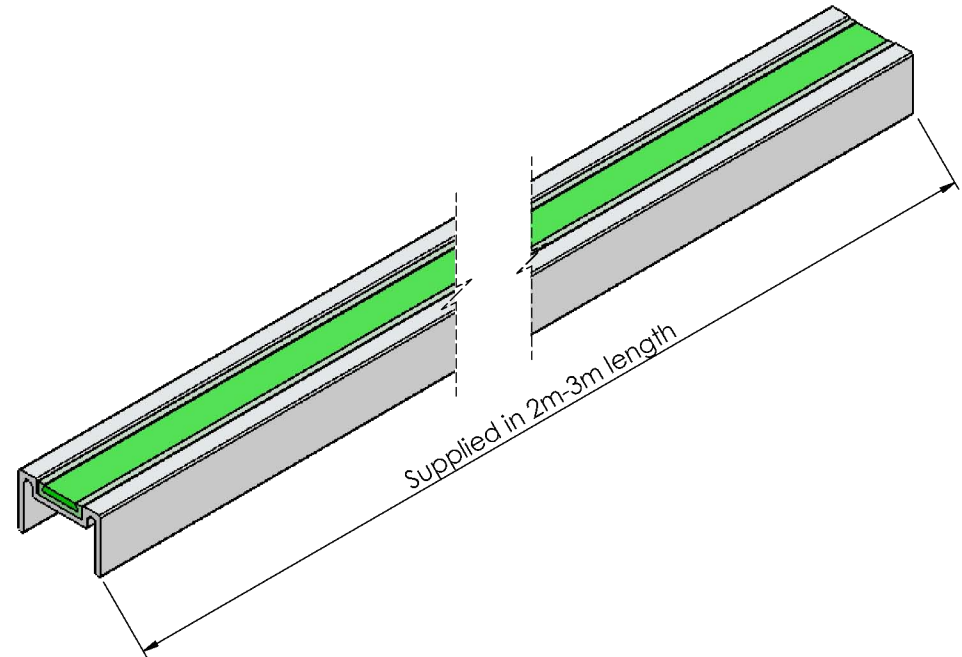

Section view

Typical installation detail

Alusite reserves the right to amend product specifications without notice.
Product may vary from what is presented herein.

Document date:13/06/2019.

TITLE Aluminium Illuminating Listello & Border			 www.alusite.com
BASE CODE XXXXXX	PRODUCTION REF. LL-1G-100	DATASHEET REF. Illuminating Listello & Border Data Sheet	
MATERIAL 6063 - T5	WEIGHT TBD	 .X ± 0.1 .XX ± 0.01 $\leq \pm 0.25^\circ$	SCALE <SCALE> SHEET 1/1
Alusite Precision Co.,Ltd. - 92,92/1-4 Moo 1 T.Homsin, Bangpakong, Chachengsao 24180 Thailand Ph: +66 38 571612 to 3, +66 38 842748 to 9, E:contact@alusite.com			
This drawing is the property of Alusite Precision Co.,Ltd. Pty Ltd. The information displayed here is confidential. It is not to be used, copied, or disclosed without our permission.			