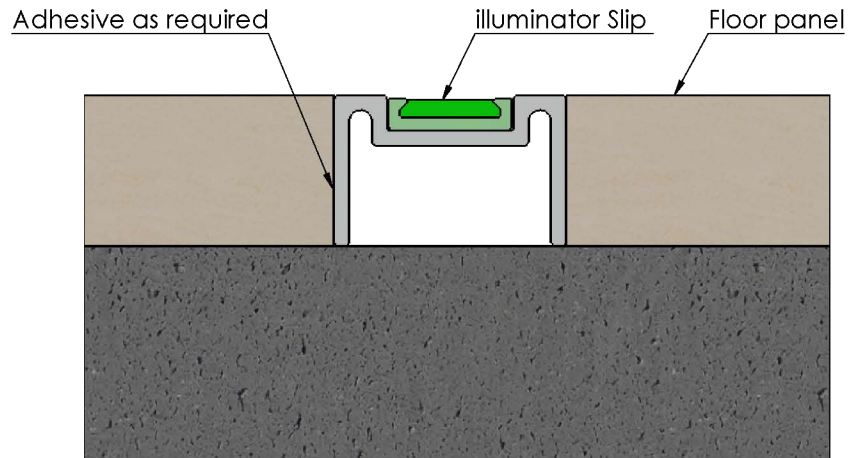

Section view

Typical installation detail

Alusite reserves the right to amend product specifications without notice.
Product may vary from what is presented herein.

Document date:13/06/2019.

TITLE Aluminium Illuminating Listello & Border			 www.alusite.com
BASE CODE XXXXXX	PRODUCTION REF. LL-1G-100	DATASHEET REF. Illuminating Listello & Border Data Sheet	
MATERIAL 6063 - T5	WEIGHT TBD	 .X ± 0.1 .XX ± 0.01 $\leq \pm 0.25^\circ$	SCALE <SCALE> SHEET 1/1
Alusite Precision Co.,Ltd. - 92,92/1-4 Moo 1 T.Homsin, Bangpakong, Chachengsao 24180 Thailand Ph: +66 38 571612 to 3, +66 38 842748 to 9, E:contact@alusite.com			
This drawing is the property of Alusite Precision Co.,Ltd. Pty Ltd. The information displayed here is confidential. It is not to be used, copied, or disclosed without our permission.			