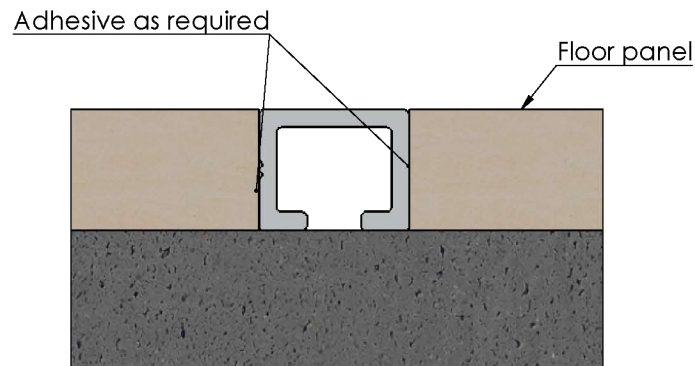

Section view

Typical installation detail

Alusite reserves the right to amend product specifications without notice.  
Product may vary from what is presented herein.

Document date:14/06/2019.

TITLE			 <a href="http://www.alusite.com">www.alusite.com</a>	
Aluminium Listello				
BASE CODE	PRODUCTION REF.	DATASHEET REF.		
XXXXXX	LA108	Listello Data Sheet		
MATERIAL	WEIGHT			
6063 - T5	TBD			
Alusite Precision Co.,Ltd. - 92,92/1-4 Moo 1 T.Homsin, Bangpakong, Chachengsao 24180 Thailand Ph: +66 38 571612 to 3, +66 38 842748 to 9, E:contact@alusite.com			SCALE <SCALE>	REVISION
This drawing is the property of Alusite Precision Co.,Ltd. Pty Ltd. The information displayed here is confidential. It is not to be used, copied, or disclosed without our permission.			SHEET 1/1	0