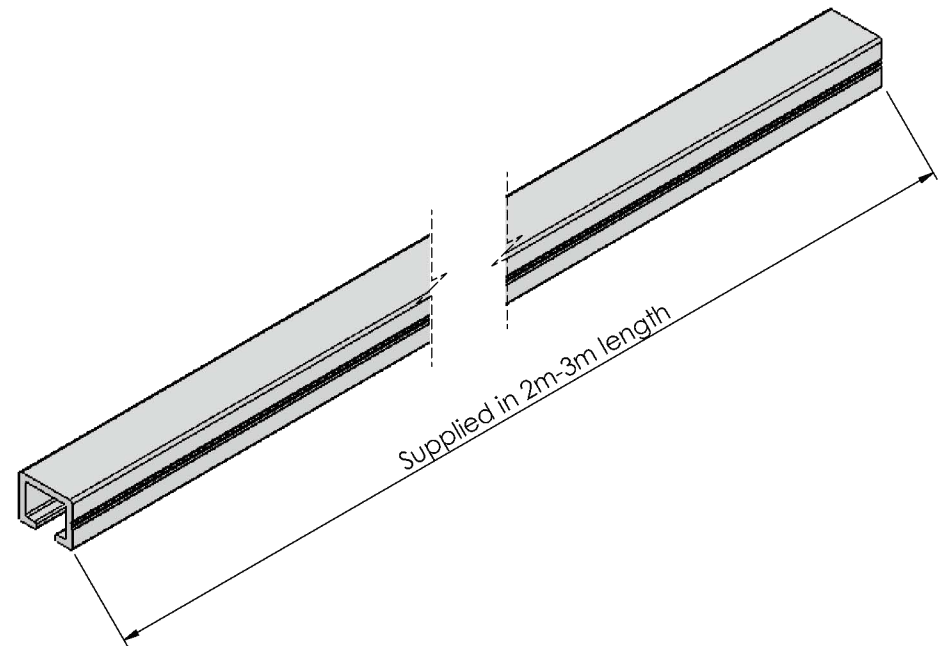

Section view

Typical installation detail

Alusite reserves the right to amend product specifications without notice.  
Product may vary from what is presented herein.

Document date:14/06/2019.

TITLE			 <a href="http://www.alusite.com">www.alusite.com</a>	
Aluminium Listello				
BASE CODE	PRODUCTION REF.	DATASHEET REF.		
XXXXXX	LA108	Listello Data Sheet		
MATERIAL	WEIGHT			
6063 - T5	TBD			
Alusite Precision Co.,Ltd. - 92,92/1-4 Moo 1 T.Homsin, Bangpakong, Chachengsao 24180 Thailand Ph: +66 38 571612 to 3, +66 38 842748 to 9, E:contact@alusite.com			SCALE <SCALE>	REVISION
This drawing is the property of Alusite Precision Co.,Ltd. Pty Ltd. The information displayed here is confidential. It is not to be used, copied, or disclosed without our permission.			SHEET 1/1	0