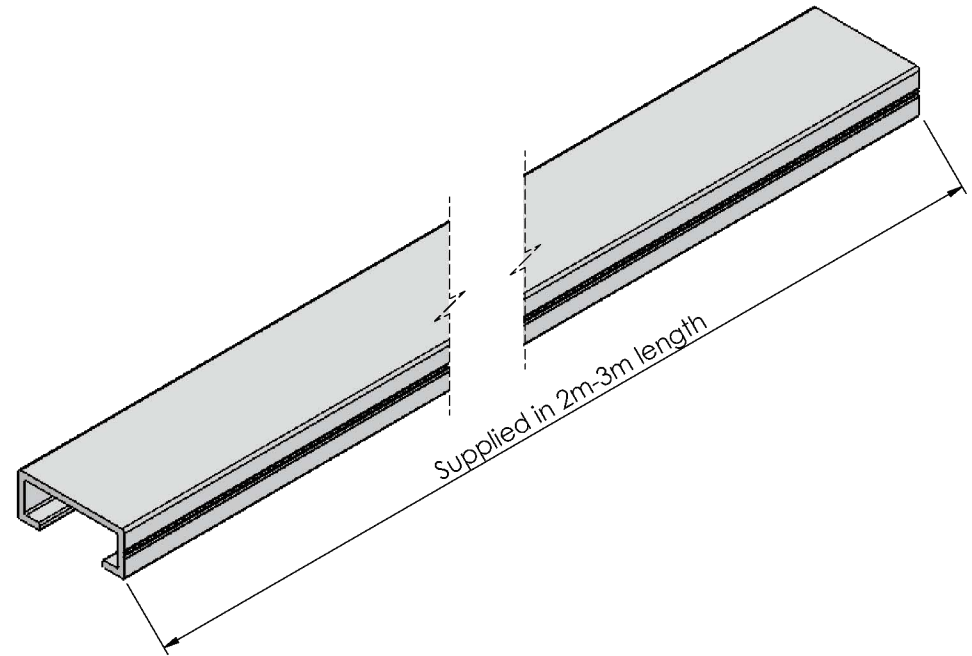

Section view

Typical installation detail

Alusite reserves the right to amend product specifications without notice.
Product may vary from what is presented herein.

Document date:14/06/2019.

TITLE			 www.alusite.com	
Aluminium Listello				
BASE CODE XXXXXX	PRODUCTION REF. LA208	DATASHEET REF. Listello Data Sheet		SCALE <SCALE> SHEET 1/1
MATERIAL 6063 - T5	WEIGHT TBD		.X ± 0.1 .XX ± 0.01 $\angle \pm 0.25^\circ$	
Alusite Precision Co.,Ltd. - 92,92/1-4 Moo 1 T.Homsin, Bangpakong, Chachengsao 24180 Thailand Ph: +66 38 571612 to 3, +66 38 842748 to 9, E:contact@alusite.com			REVISION 0	
This drawing is the property of Alusite Precision Co.,Ltd. Pty Ltd. The information displayed here is confidential. It is not to be used, copied, or disclosed without our permission.				