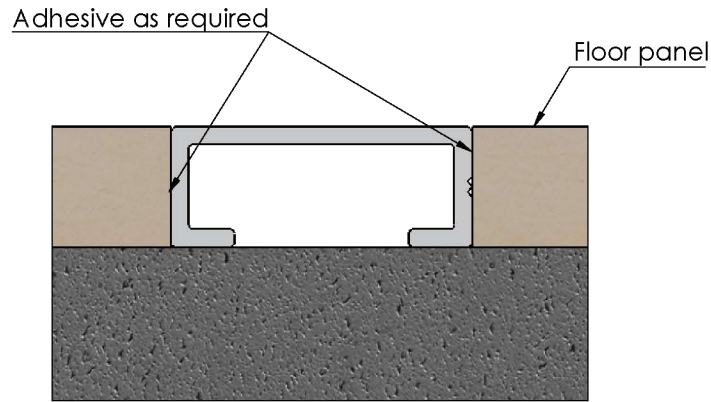

Section view

Typical installation detail

Alusite reserves the right to amend product specifications without notice.
Product may vary from what is presented herein.

Document date:14/06/2019.

TITLE			 www.alusite.com	
Aluminium Listello				
BASE CODE XXXXXX	PRODUCTION REF. LA208	DATASHEET REF. Listello Data Sheet		SCALE <SCALE> SHEET 1/1
MATERIAL 6063 - T5	WEIGHT TBD		.X ± 0.1 .XX ± 0.01 $\angle \pm 0.25^\circ$	
Alusite Precision Co.,Ltd. - 92,92/1-4 Moo 1 T.Homsin, Bangpakong, Chachengsao 24180 Thailand Ph: +66 38 571612 to 3, +66 38 842748 to 9, E:contact@alusite.com			REVISION 0	
This drawing is the property of Alusite Precision Co.,Ltd. Pty Ltd. The information displayed here is confidential. It is not to be used, copied, or disclosed without our permission.				