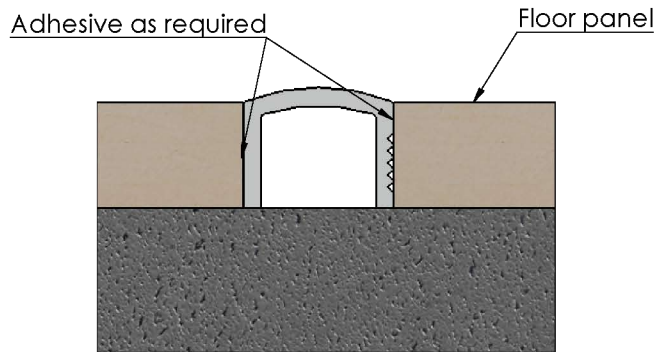

Section view

Typical installation detail

Alusite reserves the right to amend product specifications without notice.  
Product may vary from what is presented herein.

Document date:14/06/2019.

TITLE			 <a href="http://www.alusite.com">www.alusite.com</a>	
Aluminium Listello				
BASE CODE	PRODUCTION REF.	DATASHEET REF.	 .X ± 0.1 .XX ± 0.01 ∠ ± 0.25°	
xxxxxx	LA100	Listello Data Sheet		
MATERIAL	WEIGHT			
6063 - T5	TBD			
Alusite Precision Co.,Ltd. - 92,92/1-4 Moo 1 T.Homsin, Bangpakong, Chachengsao 24180 Thailand Ph: +66 38 571612 to 3, +66 38 842748 to 9, E:contact@alusite.com			SCALE <SCALE>	REVISION
This drawing is the property of Alusite Precision Co.,Ltd. Pty Ltd. The information displayed here is confidential. It is not to be used, copied, or disclosed without our permission.			SHEET 1/1	0