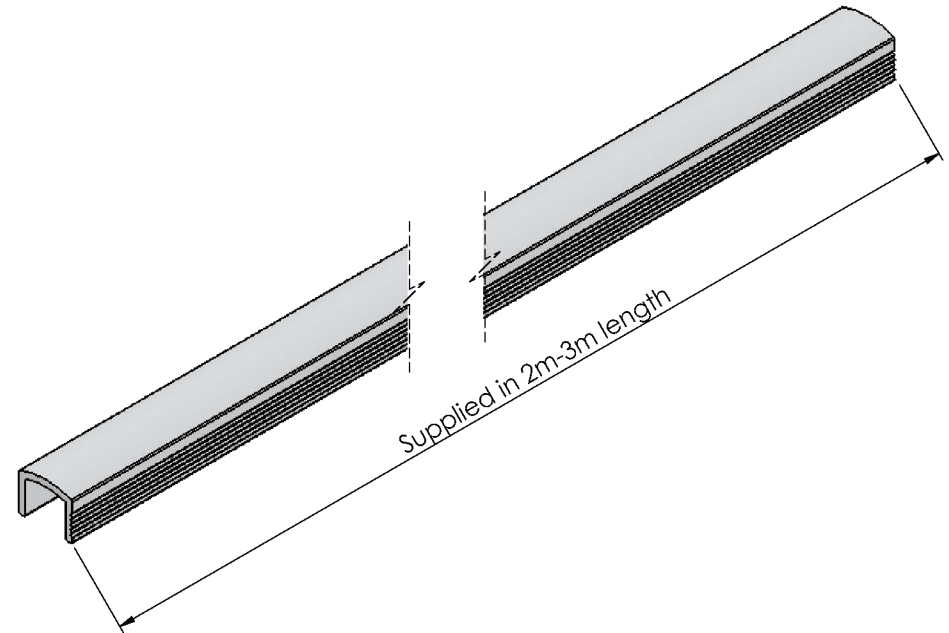

Section view

Typical installation detail

Alusite reserves the right to amend product specifications without notice.  
Product may vary from what is presented herein.

Document date:14/06/2019.

TITLE			 <a href="http://www.alusite.com">www.alusite.com</a>	
Aluminium Listello				
BASE CODE	PRODUCTION REF.	DATASHEET REF.	 .X ± 0.1 .XX ± 0.01 ∠ ± 0.25°	
xxxxxx	LA100	Listello Data Sheet		
MATERIAL	WEIGHT			
6063 - T5	TBD			
Alusite Precision Co.,Ltd. - 92,92/1-4 Moo 1 T.Homsin, Bangpakong, Chachengsao 24180 Thailand Ph: +66 38 571612 to 3, +66 38 842748 to 9, E:contact@alusite.com			SCALE <SCALE>	REVISION
This drawing is the property of Alusite Precision Co.,Ltd. Pty Ltd. The information displayed here is confidential. It is not to be used, copied, or disclosed without our permission.			SHEET 1/1	0