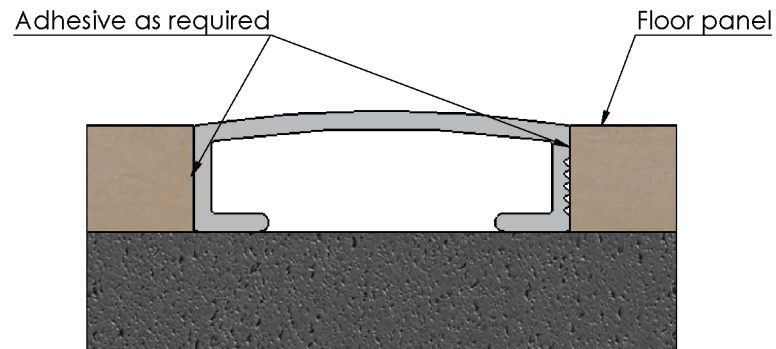

Section view

Typical installation detail

Alusite reserves the right to amend product specifications without notice.
Product may vary from what is presented herein.

Document date:14/06/2019.

TITLE			 www.alusite.com	
Aluminium Listello				
BASE CODE	PRODUCTION REF.	DATASHEET REF.		
xxxxxx	LA250	Listello Data Sheet		
MATERIAL	WEIGHT			
6063 - T5	TBD			
Alusite Precision Co.,Ltd. - 92,92/1-4 Moo 1 T.Homsin, Bangpakong, Chachengsao 24180 Thailand Ph: +66 38 571612 to 3, +66 38 842748 to 9, E:contact@alusite.com			SCALE <SCALE>	REVISION
This drawing is the property of Alusite Precision Co.,Ltd. Pty Ltd. The information displayed here is confidential. It is not to be used, copied, or disclosed without our permission.			SHEET 1/1	0