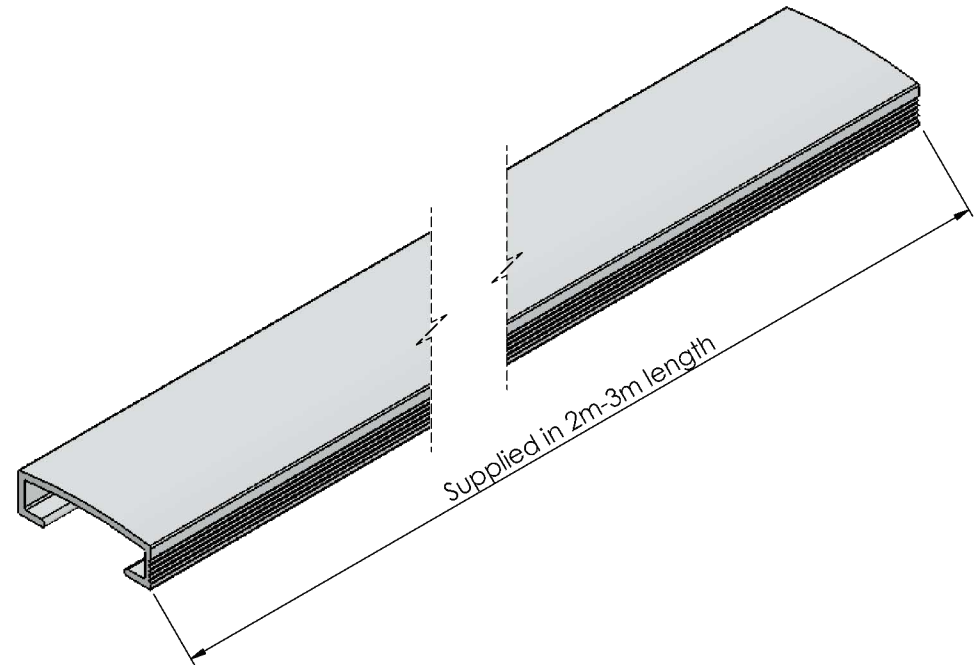

Section view

Typical installation detail

Alusite reserves the right to amend product specifications without notice.
Product may vary from what is presented herein.

Document date:14/06/2019.

TITLE			 www.alusite.com	
Aluminium Listello				
BASE CODE	PRODUCTION REF.	DATASHEET REF.		
xxxxxx	LA250	Listello Data Sheet		
MATERIAL	WEIGHT			
6063 - T5	TBD			
Alusite Precision Co.,Ltd. - 92,92/1-4 Moo 1 T.Homsin, Bangpakong, Chachengsao 24180 Thailand Ph: +66 38 571612 to 3, +66 38 842748 to 9, E:contact@alusite.com			SCALE <SCALE>	REVISION
This drawing is the property of Alusite Precision Co.,Ltd. Pty Ltd. The information displayed here is confidential. It is not to be used, copied, or disclosed without our permission.			SHEET 1/1	0