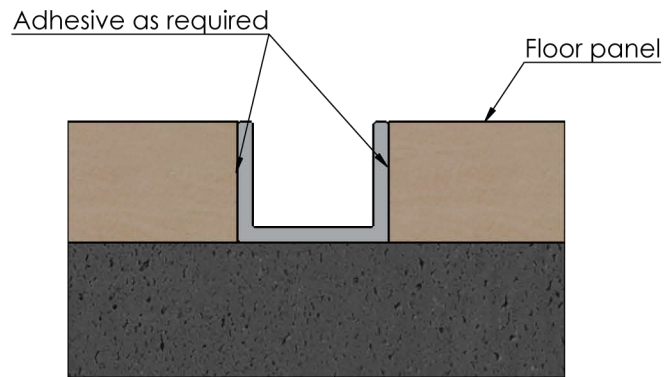

Section view

Typical installation detail

Alusite reserves the right to amend product specifications without notice.  
Product may vary from what is presented herein.

Document date:14/06/2019.

TITLE			 <a href="http://www.alusite.com">www.alusite.com</a>	
Aluminium Listello				
BASE CODE	PRODUCTION REF.	DATASHEET REF.		
xxxxxx	LEA108	Listello Data Sheet		
MATERIAL	WEIGHT		.X ± 0.1	REVISION
6063 - T5	TBD		.XX ± 0.01	
Alusite Precision Co.,Ltd. - 92,92/1-4 Moo 1 T.Homsin, Bangpakong, Chachengsao 24180 Thailand Ph: +66 38 571612 to 3, +66 38 842748 to 9, E:contact@alusite.com			SCALE	SHEET
This drawing is the property of Alusite Precision Co.,Ltd. Pty Ltd. The information displayed here is confidential. It is not to be used, copied, or disclosed without our permission.			<SCALE>	