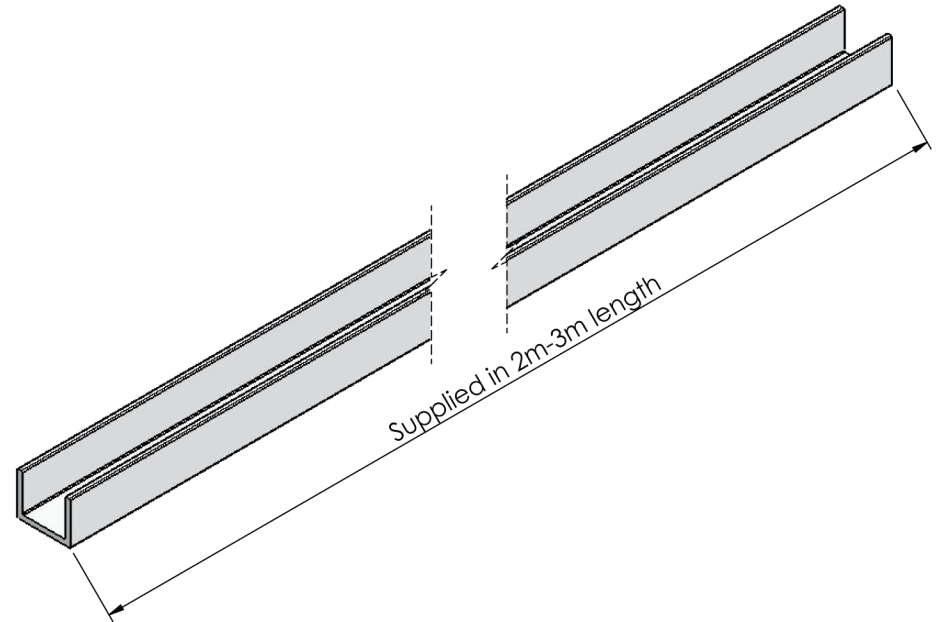

Section view

Typical installation detail

Alusite reserves the right to amend product specifications without notice.  
Product may vary from what is presented herein.

Document date:14/06/2019.

TITLE			 <a href="http://www.alusite.com">www.alusite.com</a>	
Aluminium Listello				
BASE CODE	PRODUCTION REF.	DATASHEET REF.		
xxxxxx	LEA108	Listello Data Sheet		
MATERIAL	WEIGHT		.X ± 0.1	REVISION
6063 - T5	TBD		.XX ± 0.01	
Alusite Precision Co.,Ltd. - 92,92/1-4 Moo 1 T.Homsin, Bangpakong, Chachengsao 24180 Thailand Ph: +66 38 571612 to 3, +66 38 842748 to 9, E:contact@alusite.com			SCALE	SHEET
This drawing is the property of Alusite Precision Co.,Ltd. Pty Ltd. The information displayed here is confidential. It is not to be used, copied, or disclosed without our permission.			<SCALE>	