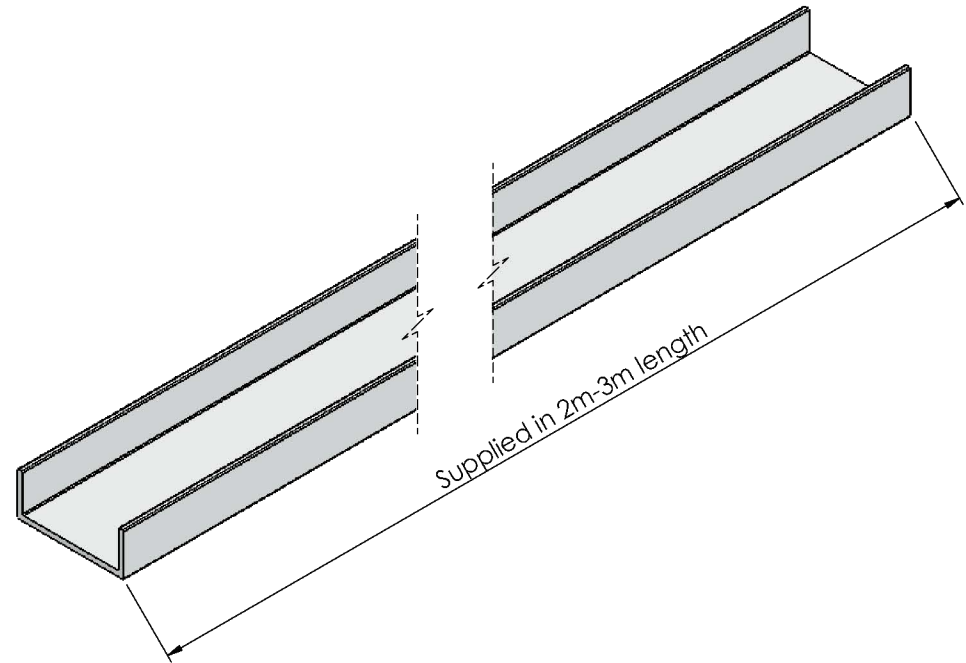

Typical installation detail

Alusite reserves the right to amend product specifications without notice.
Product may vary from what is presented herein.

Document date:14/06/2019.

TITLE			 www.alusite.com	
Aluminium Listello				
BASE CODE	PRODUCTION REF.	DATASHEET REF.		
XXXXXX	LEA208	Listello Data Sheet		
MATERIAL	WEIGHT			
6063 - T5	TBD			
Alusite Precision Co.,Ltd. - 92,92/1-4 Moo 1 T.Homsin, Bangpakong, Chachengsao 24180 Thailand Ph: +66 38 571612 to 3, +66 38 842748 to 9, E:contact@alusite.com			SCALE <SCALE>	REVISION
This drawing is the property of Alusite Precision Co.,Ltd. Pty Ltd. The information displayed here is confidential. It is not to be used, copied, or disclosed without our permission.			SHEET 1/1	0