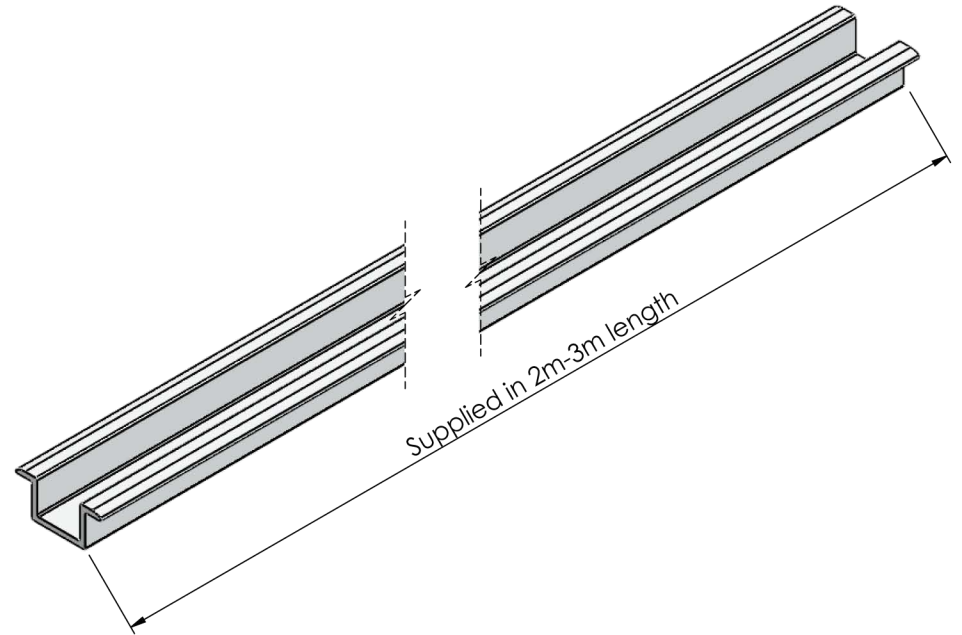

Section view

Supplied in 2m-3m length

Typical installation detail

Alusite reserves the right to amend product specifications without notice.  
Product may vary from what is presented herein.

Document date:10/08/2019.

TITLE			 <a href="http://www.alusite.com">www.alusite.com</a>	
Aluminium Listello				
BASE CODE	PRODUCTION REF.	DATASHEET REF.		
xxxxxxxxxxx	LC106	Listello Data Sheet		
MATERIAL	WEIGHT			
6063 - T5	TBD			
Alusite Precision Co.,Ltd. - 92,92/1-4 Moo 1 T.Homsin, Bangpakong, Chachengsao 24180 Thailand Ph: +66 38 571612 to 3, +66 38 842748 to 9, E:contact@alusite.com			SCALE <SCALE>	REVISION
This drawing is the property of Alusite Precision Co.,Ltd. Pty Ltd. The information displayed here is confidential. It is not to be used, copied, or disclosed without our permission.			SHEET 1/1	0