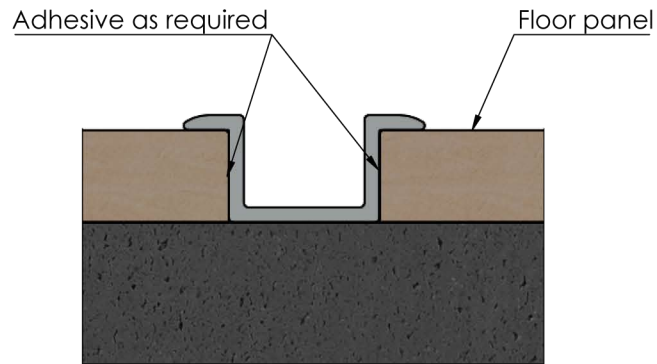

Section view

Supplied in 2m-3m length

Typical installation detail

Alusite reserves the right to amend product specifications without notice.  
Product may vary from what is presented herein.

Document date:10/08/2019.