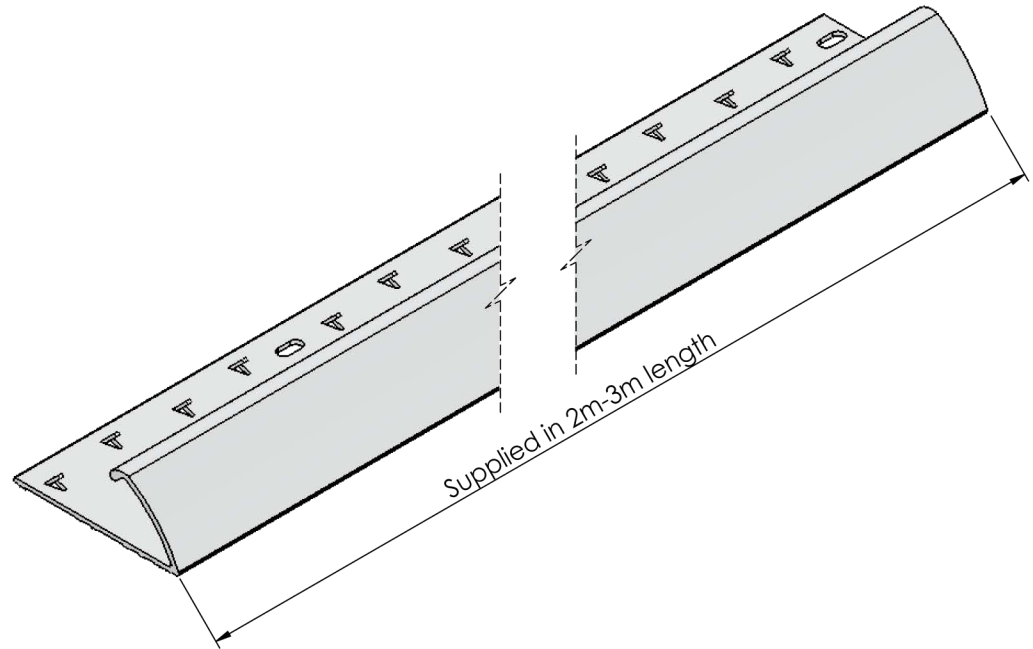

Section view

Typical installation detail

Alusite reserves the right to amend product specifications without notice.
Product may vary from what is presented herein.

Document date:14/06/2019.

TITLE				Aluminium Carpet Trim	
BASE CODE	PRODUCTION REF.	DATASHEET REF.		 www.alusite.com	
xxxxxx	AD005	Carpet Trim Data Sheet			
MATERIAL	WEIGHT		SCALE		REVISION
6063 - T5	TBD		<SCALE>		
Alusite Precision Co.,Ltd. - 92,92/1-4 Moo 1 T.Homsin, Bangpakong, Chachengsao 24180 Thailand Ph: +66 38 571612 to 3, +66 38 842748 to 9, E:contact@alusite.com				SHEET	
This drawing is the property of Alusite Precision Co.,Ltd. Pty Ltd. The information displayed here is confidential. It is not to be used, copied, or disclosed without our permission.				1/1	
				0	