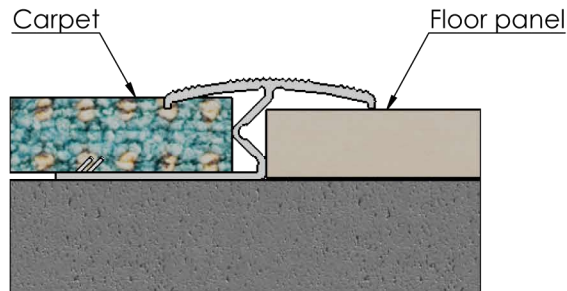

Section view

Typical installation detail

Supplied in 2m-3m length

Alusite reserves the right to amend product specifications without notice.
Product may vary from what is presented herein.

Document date:14/06/2019.

TITLE				Aluminium Carpet Trim	
BASE CODE	PRODUCTION REF.	DATASHEET REF.		 www.alusite.com	
xxxxxx	AD004	Carpet Trim Data Sheet			
MATERIAL	WEIGHT		SCALE <SCALE> SHEET 1/1		
6063 - T5	TBD				
Alusite Precision Co.,Ltd. - 92,92/1-4 Moo 1 T.Homsin, Bangpakong, Chachengsao 24180 Thailand Ph: +66 38 571612 to 3, +66 38 842748 to 9, E:contact@alusite.com				REVISION 0	
This drawing is the property of Alusite Precision Co.,Ltd. Pty Ltd. The information displayed here is confidential. It is not to be used, copied, or disclosed without our permission.					