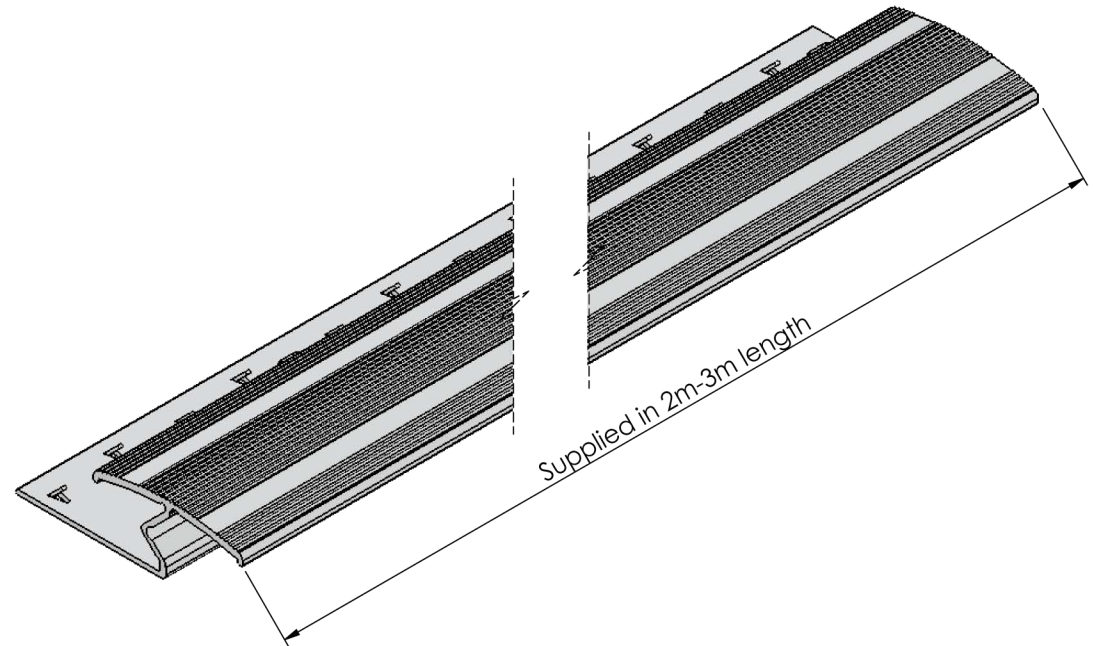

Section view

Typical installation detail

Supplied in 2m-3m length

Alusite reserves the right to amend product specifications without notice.
Product may vary from what is presented herein.

Document date:14/06/2019.

TITLE				Aluminium Carpet Trim	
BASE CODE	PRODUCTION REF.	DATASHEET REF.		 www.alusite.com	
xxxxxx	AD004	Carpet Trim Data Sheet			
MATERIAL	WEIGHT		SCALE <SCALE> SHEET 1/1		
6063 - T5	TBD				
Alusite Precision Co.,Ltd. - 92,92/1-4 Moo 1 T.Homsin, Bangpakong, Chachengsao 24180 Thailand Ph: +66 38 571612 to 3, +66 38 842748 to 9, E:contact@alusite.com				REVISION 0	
This drawing is the property of Alusite Precision Co.,Ltd. Pty Ltd. The information displayed here is confidential. It is not to be used, copied, or disclosed without our permission.					