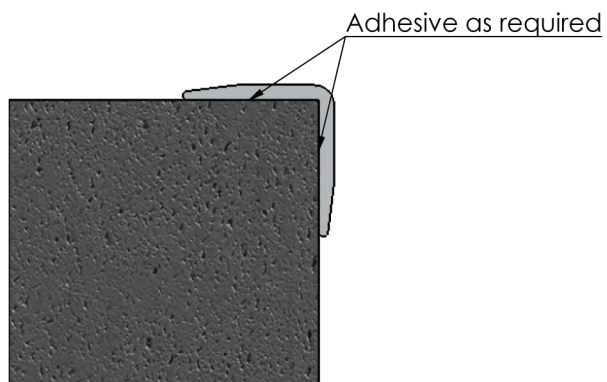

Section view

Typical installation detail

Alusite reserves the right to amend product specifications without notice.
Product may vary from what is presented herein.

Document date:14/06/2019.

TITLE Aluminium Self Adhesive Wall Guard			 www.alusite.com
BASE CODE XXXXXX	PRODUCTION REF. CP10	DATASHEET REF. Self Adhesive Wall Guard Data Sheet	
MATERIAL 6063 - T5	WEIGHT TBD	 .X ± 0.1 .XX ± 0.01 $\leq \pm 0.25^\circ$	SCALE <SCALE>
Alusite Precision Co.,Ltd. - 92,92/1-4 Moo 1 T.Homsin, Bangpakong, Chachengsao 24180 Thailand Ph: +66 38 571612 to 3, +66 38 842748 to 9, E:contact@alusite.com			REVISION 0
This drawing is the property of Alusite Precision Co.,Ltd. Pty Ltd. The information displayed here is confidential. It is not to be used, copied, or disclosed without our permission.			SHEET 1/1