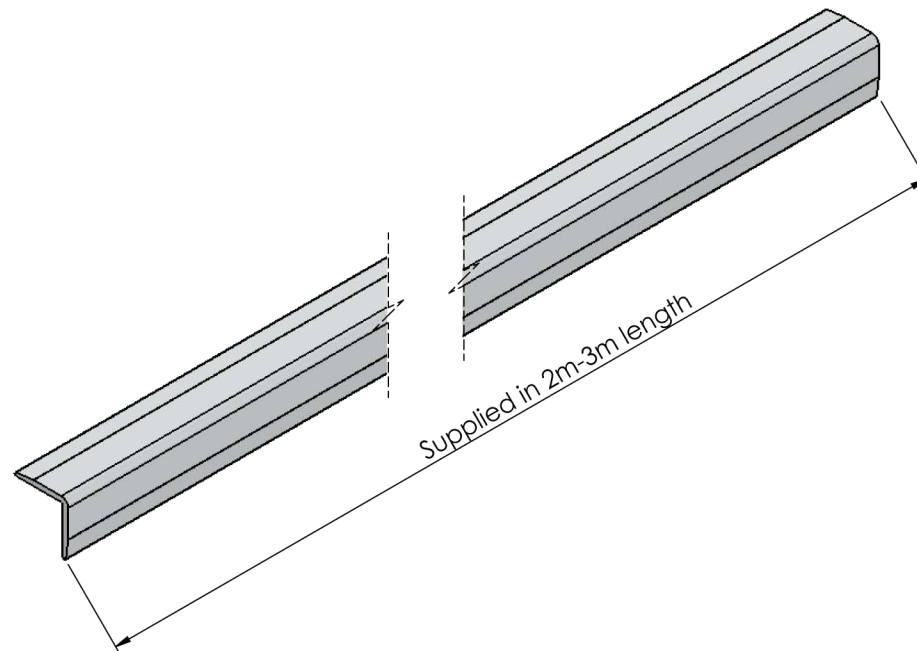

Section view

Typical installation detail

Alusite reserves the right to amend product specifications without notice.
Product may vary from what is presented herein.

Document date:14/06/2019.

TITLE Aluminium Self Adhesive Wall Guard			 www.alusite.com
BASE CODE XXXXXX	PRODUCTION REF. CP10	DATASHEET REF. Self Adhesive Wall Guard Data Sheet	
MATERIAL 6063 - T5	WEIGHT TBD	 .X ± 0.1 .XX ± 0.01 $\leq \pm 0.25^\circ$	SCALE <SCALE>
Alusite Precision Co.,Ltd. - 92,92/1-4 Moo 1 T.Homsin, Bangpakong, Chachengsao 24180 Thailand Ph: +66 38 571612 to 3, +66 38 842748 to 9, E:contact@alusite.com			REVISION 0
This drawing is the property of Alusite Precision Co.,Ltd. Pty Ltd. The information displayed here is confidential. It is not to be used, copied, or disclosed without our permission.			SHEET 1/1