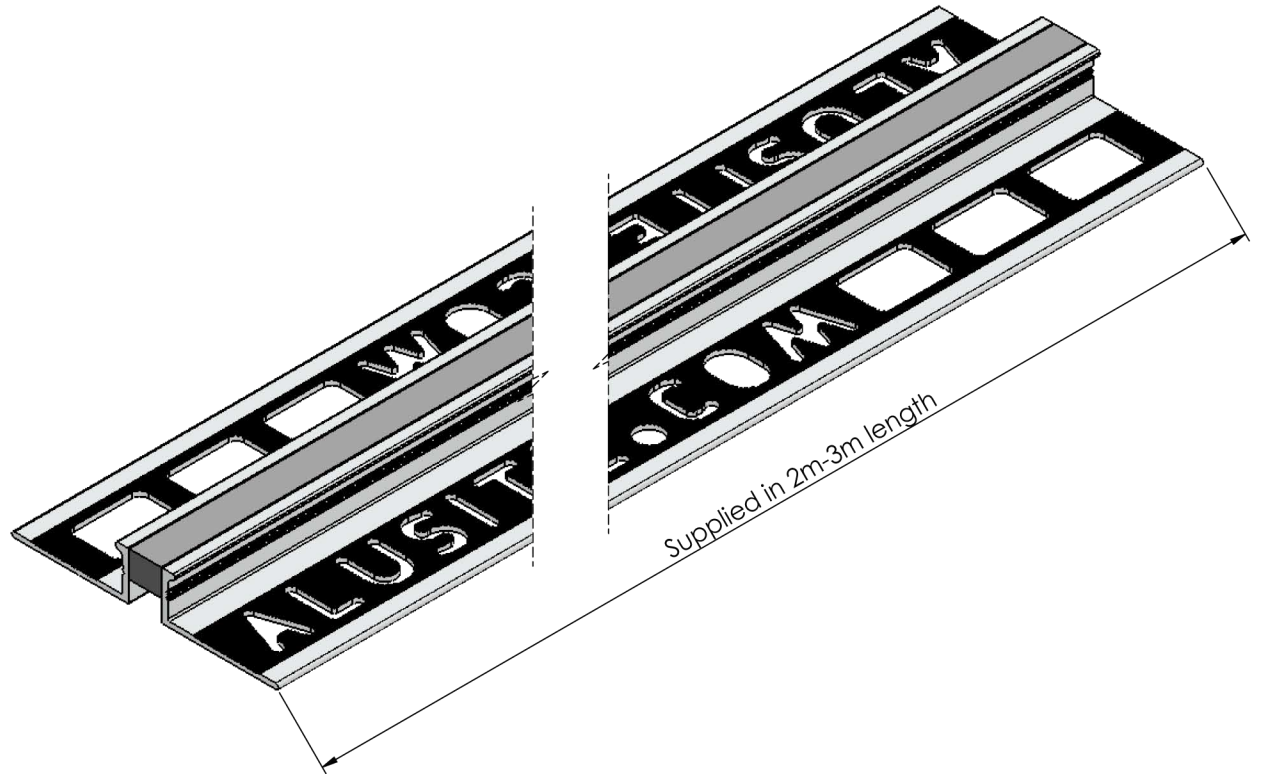

Section view

Supplied in 2m-3m length

Alusite reserves the right to amend product specifications without notice.
Product may vary from what is presented herein.

Document date:30/05/2019.

Typical installation detail

TITLE Aluminium Polyurethane Movement Join			 www.alusite.com
BASE CODE XXXXXX	PRODUCTION REF. PU-JOIN080	DATASHEET REF. Polyurethane Movement Join Data Sheet	
MATERIAL 6063 - T5	WEIGHT TBD		SCALE <SCALE> REVISION 0
Alusite Precision Co.,Ltd. - 92,92/1-4 Moo 1 T.Homsin, Bangpakong, Chachengsao 24180 Thailand Ph: +66 38 571612 to 3, +66 38 842748 to 9, E:contact@alusite.com			
This drawing is the property of Alusite Precision Co.,Ltd. Pty Ltd. The information displayed here is confidential. It is not to be used, copied, or disclosed without our permission.			SHEET 1/1