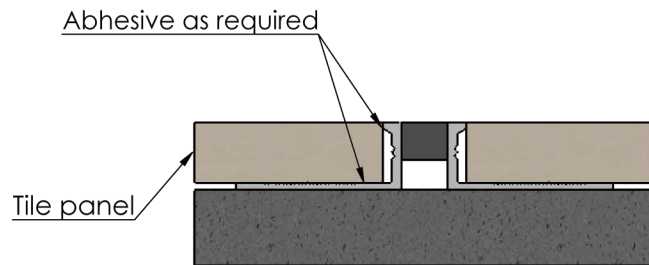

Section view

Supplied in 2m-3m length

Alusite reserves the right to amend product specifications without notice.
Product may vary from what is presented herein.

Document date:30/05/2019.

Typical installation detail