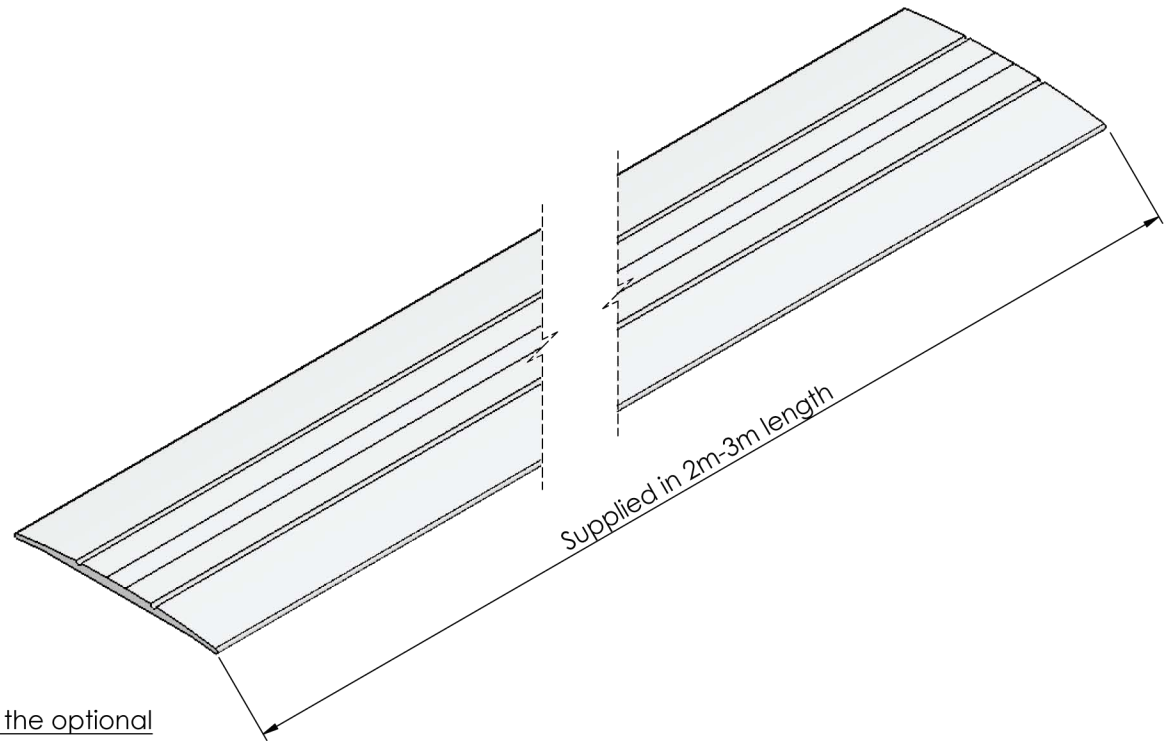

Section view

Typical installation detail

Alusite reserves the right to amend product specifications without notice.  
Product may vary from what is presented herein.

Document date:03/07/2019.

TITLE Aluminium Even Floor Transition			 <a href="http://www.alusite.com">www.alusite.com</a>
BASE CODE xxxxxx	PRODUCTION REF. CV-A3124	DATASHEET REF. Even Floor Transition Data Sheet	
MATERIAL 6063 - T5	WEIGHT TBD	 .X ± 0.1 .XX ± 0.01 ≤ ± 0.25°	SCALE <SCALE> REVISION 0
Alusite Precision Co.,Ltd. - 92,92/1-4 Moo 1 T.Homsin, Bangpakong, Chachengsao 24180 Thailand Ph: +66 38 571612 to 3, +66 38 842748 to 9, E:contact@alusite.com			
This drawing is the property of Alusite Precision Co.,Ltd. Pty Ltd. The information displayed here is confidential. It is not to be used, copied, or disclosed without our permission.			SHEET 1/1