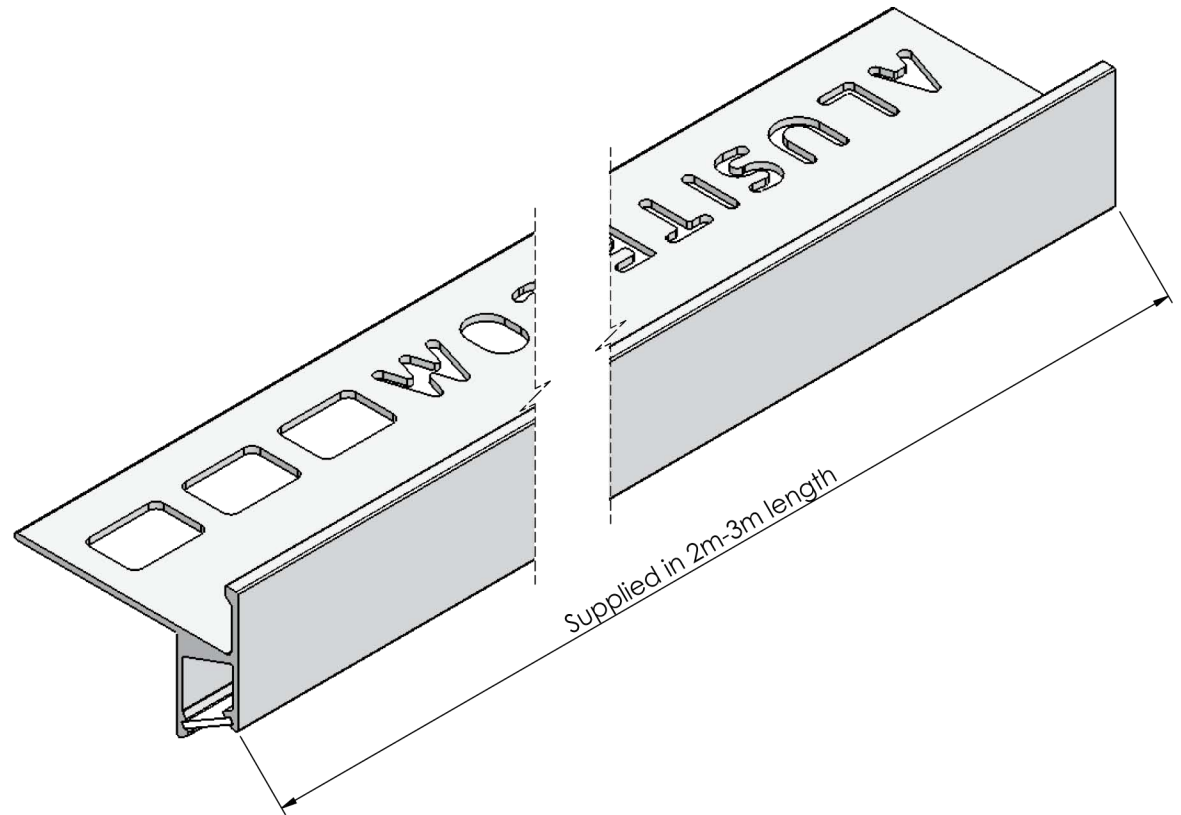

Section view

Typical installation detail

Alusite reserves the right to amend product specifications without notice.
Product may vary from what is presented herein.

Document date:03/07/2019.

TITLE Aluminium Lightning Tile In Stair Nose			 www.alusite.com
BASE CODE XXXXXX	PRODUCTION REF. SNLD110	DATASHEET REF. Lightning Tile In Stair Nose Data Sheet	
MATERIAL 6063 - T5	WEIGHT TBD	 .X ± 0.1 .XX ± 0.01 ≤ ± 0.25°	SCALE <SCALE> SHEET 1/1
Alusite Precision Co.,Ltd. - 92,92/1-4 Moo 1 T.Homsin, Bangpakong, Chachengsao 24180 Thailand Ph: +66 38 571612 to 3, +66 38 842748 to 9, E:contact@alusite.com			
This drawing is the property of Alusite Precision Co.,Ltd. Pty Ltd. The information displayed here is confidential. It is not to be used, copied, or disclosed without our permission.			