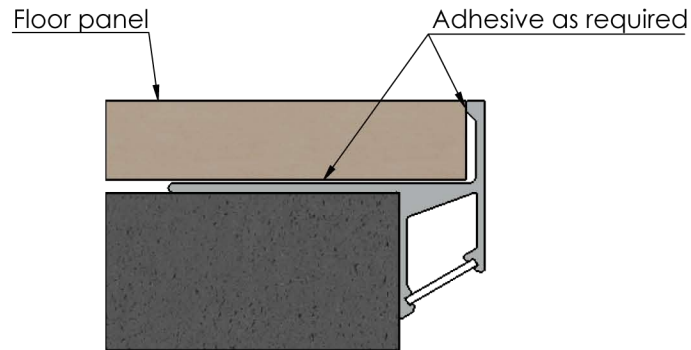

Section view

Typical installation detail

Alusite reserves the right to amend product specifications without notice.
Product may vary from what is presented herein.

Document date:03/07/2019.

TITLE Aluminium Lightning Tile In Stair Nose			 www.alusite.com
BASE CODE XXXXXX	PRODUCTION REF. SNLD110	DATASHEET REF. Lightning Tile In Stair Nose Data Sheet	
MATERIAL 6063 - T5	WEIGHT TBD	 .X ± 0.1 .XX ± 0.01 ≤ ± 0.25°	SCALE <SCALE> SHEET 1/1
Alusite Precision Co.,Ltd. - 92,92/1-4 Moo 1 T.Homsin, Bangpakong, Chachengsao 24180 Thailand Ph: +66 38 571612 to 3, +66 38 842748 to 9, E:contact@alusite.com			
This drawing is the property of Alusite Precision Co.,Ltd. Pty Ltd. The information displayed here is confidential. It is not to be used, copied, or disclosed without our permission.			